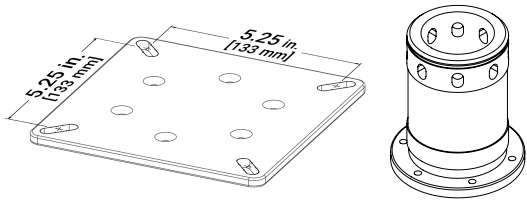

# SHOCK MITIGATING PEDESTAL

UNIVERSAL AND SPECIFIC  
BOLT-ON ADAPTERS AVAILABLE

TOP VIEW - MOUNTING

DECK MOUNTED

BOX / RISER MOUNTED

SIDE AND BOTTOM ACCESS  
ISOLATOR PRESSURE ADJUST