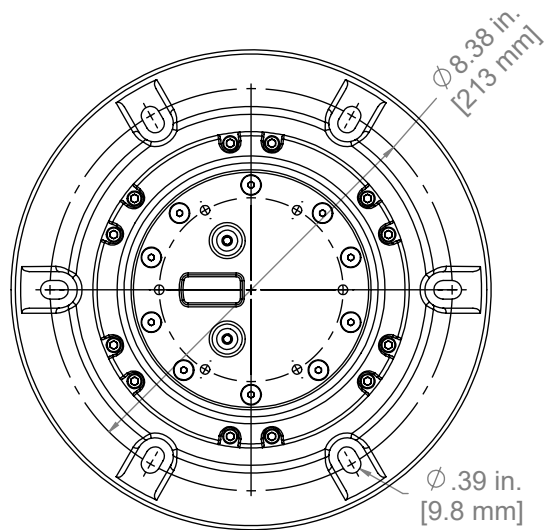

# SHOCK MITIGATING PEDESTAL

UNIVERSAL AND SPECIFIC  
BOLT-ON ADAPTERS AVAILABLE

TOP VIEW - MOUNTING

DECK MOUNTED

BOX / RISER MOUNTED

SIDE AND BOTTOM ACCESS  
ISOLATOR PRESSURE ADJUST