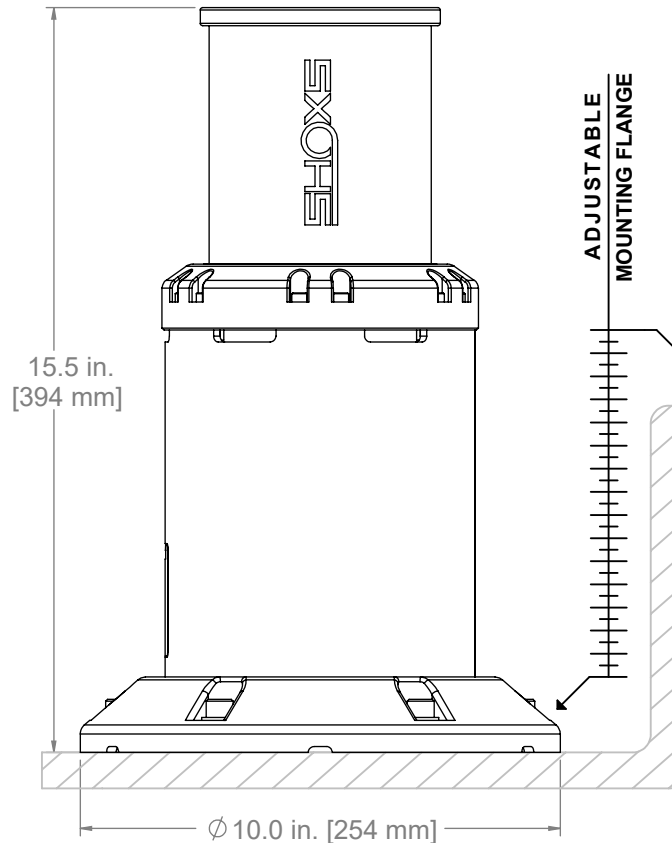

# SHOCK MITIGATING PEDESTAL

UNIVERSAL AND SPECIFIC  
BOLT-ON ADAPTERS AVAILABLE

TOP VIEW - MOUNTING

DECK MOUNTED

BOX / RISER MOUNTED

SIDE AND BOTTOM ACCESS  
ISOLATOR PRESSURE ADJUST