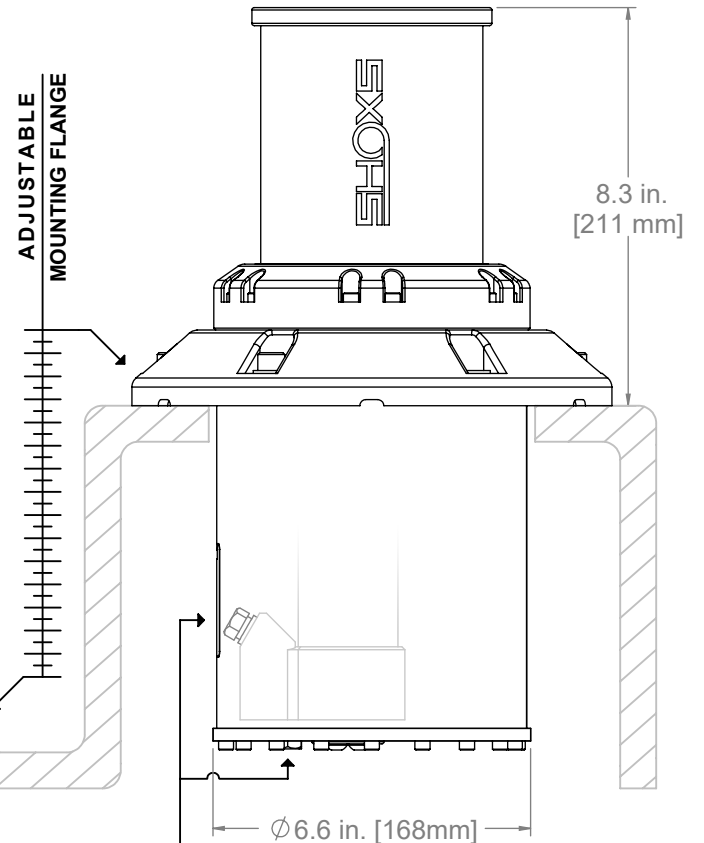

# SHOCK MITIGATING PEDESTAL

UNIVERSAL AND SPECIFIC  
BOLT-ON ADAPTERS AVAILABLE

TOP VIEW - MOUNTING

DECK MOUNTED

BOX / RISER MOUNTED

SIDE AND BOTTOM ACCESS  
ISOLATOR PRESSURE ADJUST