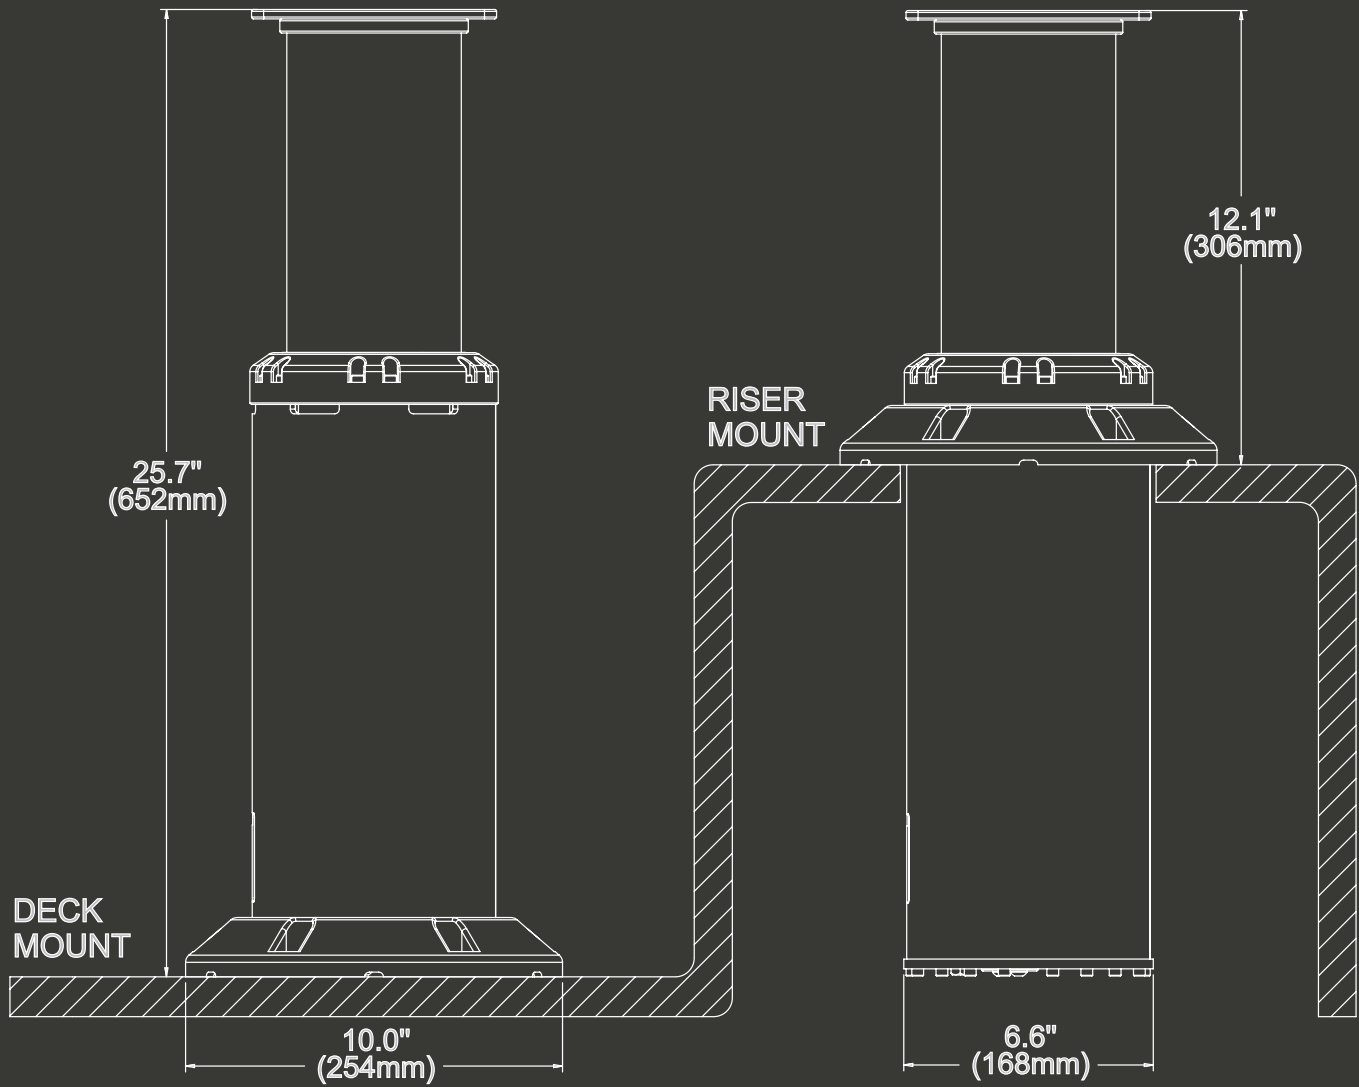

SPECIFICATIONS: SHOXS X8 PEDESTAL

SUSPENSION TRAVEL	203 mm / 8 in
BASE WEIGHT	12 kg / 26 lb
MATERIAL	CNC Aluminum, 316 SS
FINISH	Hard Anodized: Aluminum