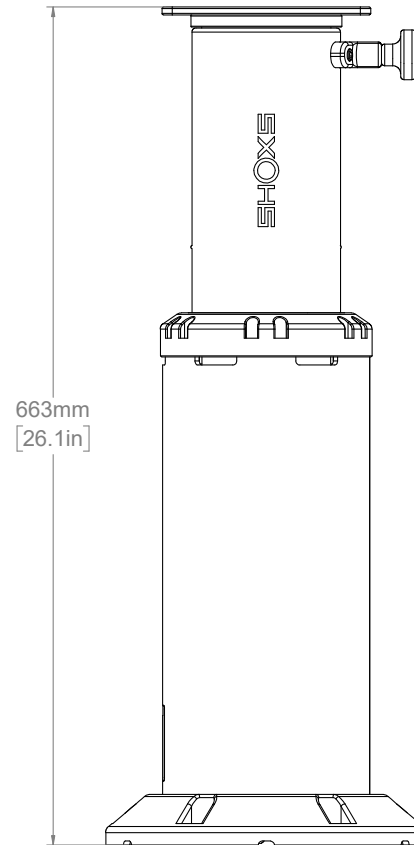

SHOX5

X8 INFOSET

X8 SEAT OVERVIEW

Suspension Travel 203 mm / 8 in

Material Anodized Aluminum

Base Weight 11.8 kg / 26 lb

X8 NO HEIGHT ADJUST

X8 HEIGHT ADJUST

ALLSALT MARITIME OWNER OF SHOXS AND KINETIX / ALLSALT.COM / SHOXS.COM / 1 (888) 637.4697

X4 - X8 COMPARISON

Suspension Travel 203 mm / 8 in

Material Anodized Aluminum

Base Weight 11.8 kg / 26 lb