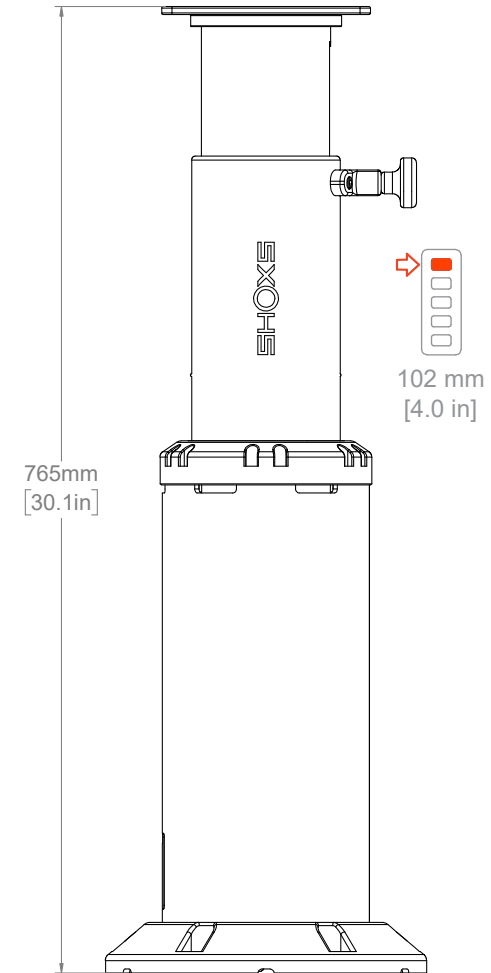

SHOX5

X8 INFOSET

X8 SEAT OVERVIEW

Suspension Travel 203 mm / 8 in

Material Anodized Aluminum

Base Weight 11.8 kg / 26 lb

X8 NO HEIGHT ADJUST

X8 HEIGHT ADJUST

ALLSALT MARITIME OWNER OF SHOXS AND KINETIX / ALLSALT.COM / SHOXS.COM / 1 (888) 637.4697

X4 - X8 COMPARISON

Suspension Travel 203 mm / 8 in

Material Anodized Aluminum

Base Weight 11.8 kg / 26 lb