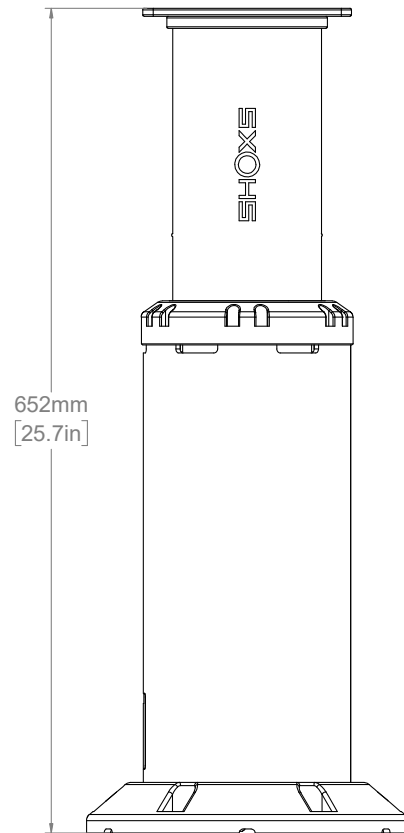

SHOX5

X8 INFOSET

X8 SEAT OVERVIEW

Suspension Travel 203 mm / 8 in

Material Anodized Aluminum

Base Weight 11.8 kg / 26 lb

X8 NO HEIGHT ADJUST

X8 HEIGHT ADJUST

ALLSALT MARITIME OWNER OF SHOXS AND KINETIX / ALLSALT.COM / SHOXS.COM / 1 (888) 637.4697

X4 - X8 COMPARISON

Suspension Travel 203 mm / 8 in

Material Anodized Aluminum

Base Weight 11.8 kg / 26 lb