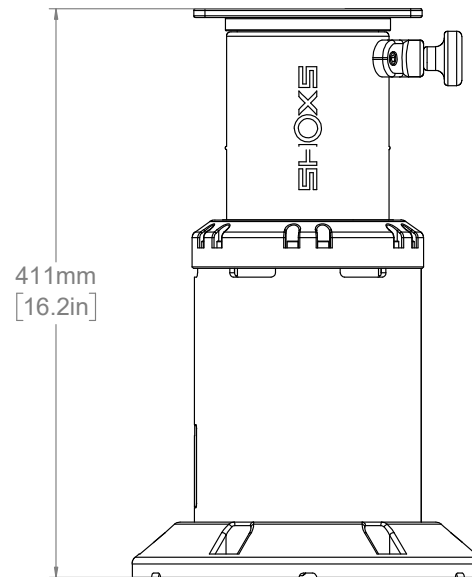

SHOXS

X4 INFOSET

X4 SEAT OVERVIEW

Suspension Travel 112 mm / 4.4 in

Material Anodized Aluminum

Base Weight 8.9 kg / 19.6 lb

112 mm
[4.4 in.]

386mm
[15.2in]

X4 NO HEIGHT ADJUST

411mm
[16.2in]

X4 HEIGHT ADJUST

516mm
[20.3in]

102 mm
[4.0 in]

X4 - X8 COMPARISON

Suspension Travel 112 mm / 4.4 in

Material Anodized Aluminum

Base Weight 8.9 kg / 19.6 lb