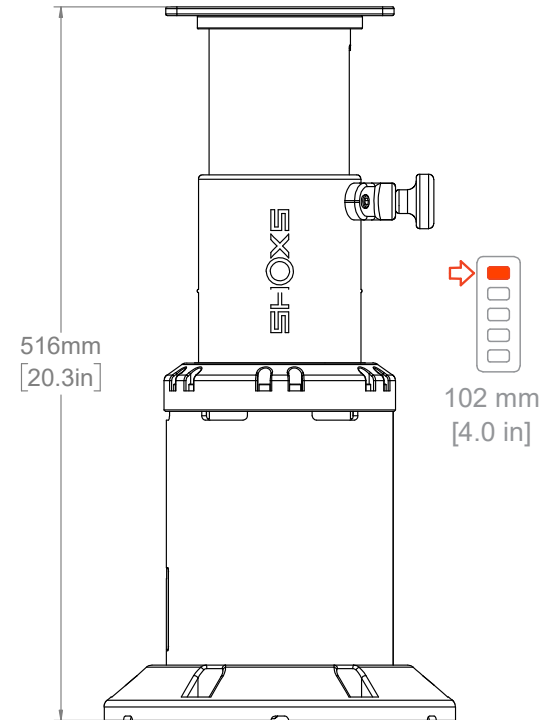

SHOXS

X4 INFOSET

X4 SEAT OVERVIEW

Suspension Travel 112 mm / 4.4 in

Material Anodized Aluminum

Base Weight 8.9 kg / 19.6 lb

112 mm
[4.4 in.]

386mm
[15.2in]

X4 NO HEIGHT ADJUST

411mm
[16.2in]

X4 HEIGHT ADJUST

516mm
[20.3in]

102 mm
[4.0 in]

X4 - X8 COMPARISON

Suspension Travel 112 mm / 4.4 in

Material Anodized Aluminum

Base Weight 8.9 kg / 19.6 lb