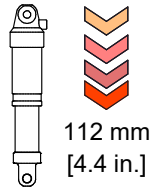

SHOXS

X4 INFOSET

X4 SEAT OVERVIEW

Suspension Travel 112 mm / 4.4 in

Material Anodized Aluminum

Base Weight 8.9 kg / 19.6 lb

112 mm
[4.4 in.]

386mm
[15.2in]

X4 NO HEIGHT ADJUST

411mm
[16.2in]

X4 HEIGHT ADJUST

516mm
[20.3in]

102 mm
[4.0 in]

X4 - X8 COMPARISON

Suspension Travel 112 mm / 4.4 in

Material Anodized Aluminum

Base Weight 8.9 kg / 19.6 lb