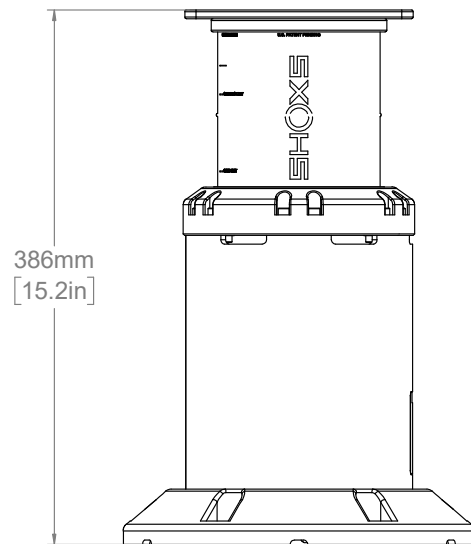

SHOXS

X4 INFOSET

X4 SEAT OVERVIEW

Suspension Travel 112 mm / 4.4 in

Material Anodized Aluminum

Base Weight 8.9 kg / 19.6 lb

112 mm
[4.4 in.]

386mm
[15.2in]

X4 NO HEIGHT ADJUST

411mm
[16.2in]

X4 HEIGHT ADJUST

516mm
[20.3in]

102 mm
[4.0 in]

X4 - X8 COMPARISON

Suspension Travel 112 mm / 4.4 in

Material Anodized Aluminum

Base Weight 8.9 kg / 19.6 lb