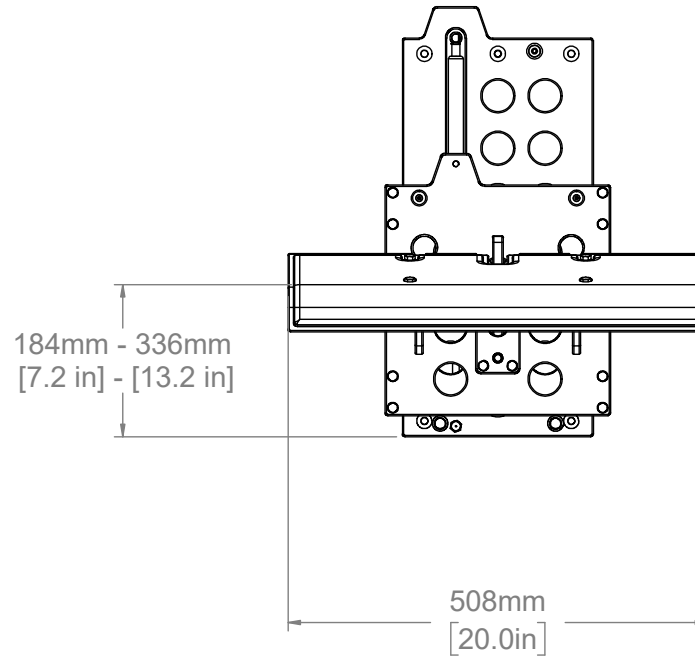

SHOX5

**1000 ADJUSTABLE HEIGHT
FOOTREST INFOSET**

1000 FOOTREST OVERVIEW

Human Engineering Reference MIL-STD-1472G

Height Adjustment Travel 152 mm / 6 inch

Material Hard Anodized aluminum, 316L SS

Base Weight 4.5 kg / 10 lb

1000 FOOTREST OVERVIEW - ANGLED TREAD

Human Engineering Reference MIL-STD-1472G

Height Adjustment Travel 152 mm / 6 inch

Material Hard Anodized aluminum, 316L SS

Base Weight 4.5 kg / 10 lb

1000 FOOTREST ERGONOMICS

Human Engineering Reference MIL-STD-1472G

Height Adjustment Travel 152 mm / 6 inch

Material Hard Anodized aluminum, 316L SS

Base Weight 4.5 kg / 10 lb

ALLSALT MARITIME OWNER OF SHOX5 AND KINETIX / ALLSALT.COM / SHOX5.COM / 1 (888) 637.4697

1000 FOOTREST ADJUSTMENT RANGE

Human Engineering Reference MIL-STD-1472G

Height Adjustment Travel 152 mm / 6 inch

Material Hard Anodized aluminum, 316L SS

Base Weight 4.5 kg / 10 lb

NOTE:
FOOT ACTIVATED LEVER ALLOWS SIMPLE AND EASY ADJUSTMENT UP AND DOWN