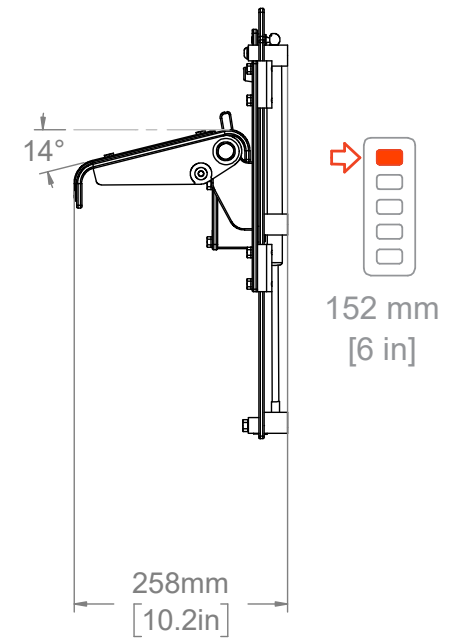

SHOX5

**1000 ADJUSTABLE HEIGHT
FOOTREST INFOSET**

1000 FOOTREST OVERVIEW

Human Engineering Reference MIL-STD-1472G

Height Adjustment Travel 152 mm / 6 inch

Material Hard Anodized aluminum, 316L SS

Base Weight 4.5 kg / 10 lb

1000 FOOTREST OVERVIEW - ANGLED TREAD

Human Engineering Reference MIL-STD-1472G

Height Adjustment Travel 152 mm / 6 inch

Material Hard Anodized aluminum, 316L SS

Base Weight 4.5 kg / 10 lb

1000 FOOTREST ERGONOMICS

Human Engineering Reference MIL-STD-1472G

Height Adjustment Travel 152 mm / 6 inch

Material Hard Anodized aluminum, 316L SS

Base Weight 4.5 kg / 10 lb

ALLSALT MARITIME OWNER OF SHOX5 AND KINETIX / ALLSALT.COM / SHOX5.COM / 1 (888) 637.4697

1000 FOOTREST ADJUSTMENT RANGE

Human Engineering Reference MIL-STD-1472G

Height Adjustment Travel 152 mm / 6 inch

Material Hard Anodized aluminum, 316L SS

Base Weight 4.5 kg / 10 lb

NOTE:
FOOT ACTIVATED LEVER ALLOWS SIMPLE AND EASY ADJUSTMENT UP AND DOWN