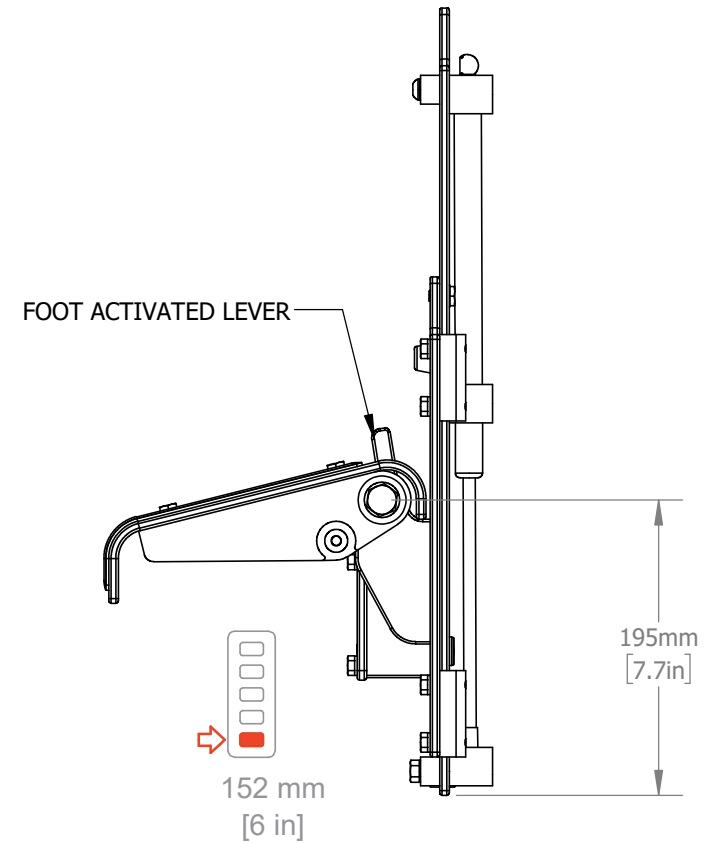

SHOX5

**1000 ADJUSTABLE HEIGHT
FOOTREST INFOSET**

1000 FOOTREST OVERVIEW

Human Engineering Reference MIL-STD-1472G

Height Adjustment Travel 152 mm / 6 inch

Material Hard Anodized aluminum, 316L SS

Base Weight 4.5 kg / 10 lb

1000 FOOTREST OVERVIEW - ANGLED TREAD

Human Engineering Reference MIL-STD-1472G

Height Adjustment Travel 152 mm / 6 inch

Material Hard Anodized aluminum, 316L SS

Base Weight 4.5 kg / 10 lb

1000 FOOTREST ERGONOMICS

1000 FOOTREST ADJUSTMENT RANGE

Human Engineering Reference MIL-STD-1472G

Height Adjustment Travel 152 mm / 6 inch

Material Hard Anodized aluminum, 316L SS

Base Weight 4.5 kg / 10 lb

NOTE:
FOOT ACTIVATED LEVER ALLOWS SIMPLE AND EASY ADJUSTMENT UP AND DOWN

1000 FOOTREST MOUNTING

Human Engineering Reference MIL-STD-1472G

Height Adjustment Travel 152 mm / 6 inch

Material Hard Anodized aluminum, 316L SS

Base Weight 4.5 kg / 10 lb