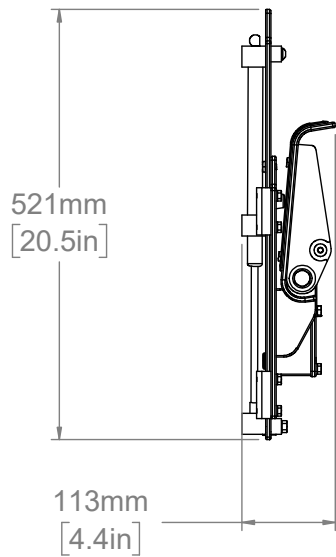

SHOX5

**1000 ADJUSTABLE HEIGHT
FOOTREST INFOSET**

1000 FOOTREST OVERVIEW

Human Engineering Reference MIL-STD-1472G

Height Adjustment Travel 152 mm / 6 inch

Material Hard Anodized aluminum, 316L SS

Base Weight 4.5 kg / 10 lb

1000 FOOTREST OVERVIEW - ANGLED TREAD

Human Engineering Reference MIL-STD-1472G

Height Adjustment Travel 152 mm / 6 inch

Material Hard Anodized aluminum, 316L SS

Base Weight 4.5 kg / 10 lb

1000 FOOTREST ERGONOMICS

Human Engineering Reference MIL-STD-1472G

Height Adjustment Travel 152 mm / 6 inch

Material Hard Anodized aluminum, 316L SS

Base Weight 4.5 kg / 10 lb

ALLSALT MARITIME OWNER OF SHOX5 AND KINETIX / ALLSALT.COM / SHOX5.COM / 1 (888) 637.4697

1000 FOOTREST ADJUSTMENT RANGE

Human Engineering Reference MIL-STD-1472G

Height Adjustment Travel 152 mm / 6 inch

Material Hard Anodized aluminum, 316L SS

Base Weight 4.5 kg / 10 lb

NOTE:
FOOT ACTIVATED LEVER ALLOWS SIMPLE AND EASY ADJUSTMENT UP AND DOWN