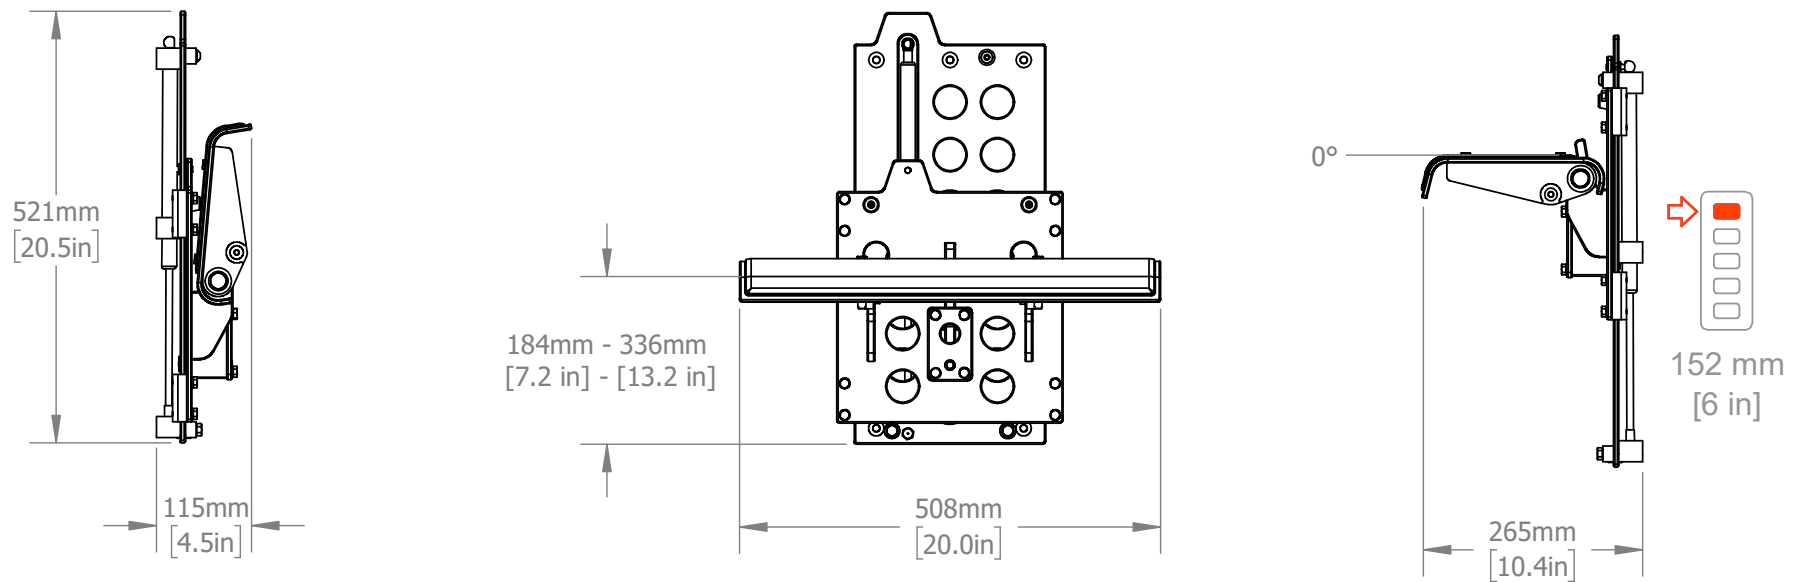

SHOX5

**1000 ADJUSTABLE HEIGHT
FOOTREST INFOSET**

1000 FOOTREST OVERVIEW

Human Engineering Reference MIL-STD-1472G

Height Adjustment Travel 152 mm / 6 inch

Material Hard Anodized aluminum, 316L SS

Base Weight 4.5 kg / 10 lb

1000 FOOTREST OVERVIEW - ANGLED TREAD

Human Engineering Reference MIL-STD-1472G

Height Adjustment Travel 152 mm / 6 inch

Material Hard Anodized aluminum, 316L SS

Base Weight 4.5 kg / 10 lb

1000 FOOTREST ERGONOMICS

Human Engineering Reference MIL-STD-1472G

Height Adjustment Travel 152 mm / 6 inch

Material Hard Anodized aluminum, 316L SS

Base Weight 4.5 kg / 10 lb

ALLSALT MARITIME OWNER OF SHOX5 AND KINETIX / ALLSALT.COM / SHOX5.COM / 1 (888) 637.4697

1000 FOOTREST ADJUSTMENT RANGE

Human Engineering Reference MIL-STD-1472G

Height Adjustment Travel 152 mm / 6 inch

Material Hard Anodized aluminum, 316L SS

Base Weight 4.5 kg / 10 lb

NOTE:
FOOT ACTIVATED LEVER ALLOWS SIMPLE AND EASY ADJUSTMENT UP AND DOWN