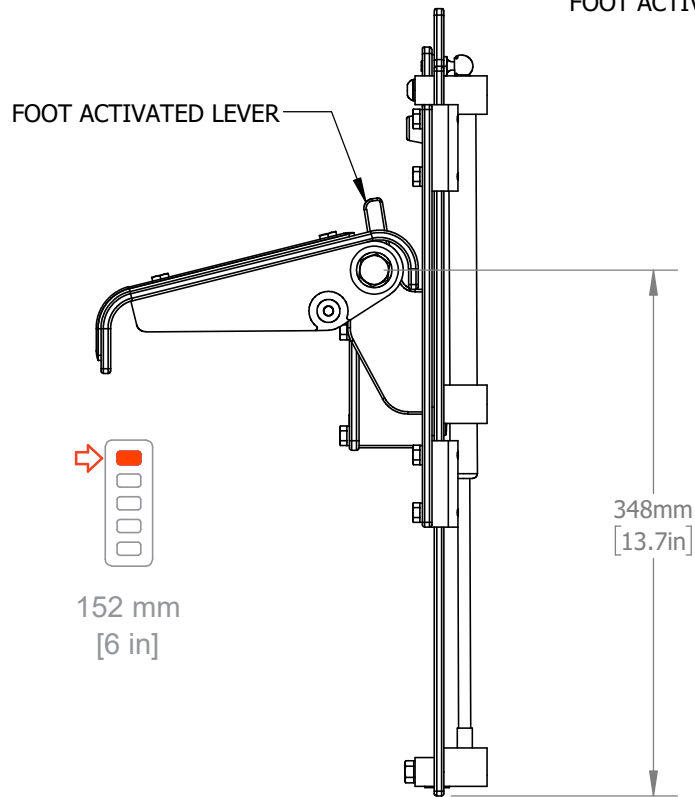

SHOX5

**1000 ADJUSTABLE HEIGHT
FOOTREST INFOSET**

1000 FOOTREST OVERVIEW

Human Engineering Reference MIL-STD-1472G

Height Adjustment Travel 152 mm / 6 inch

Material Hard Anodized aluminum, 316L SS

Base Weight 4.5 kg / 10 lb

1000 FOOTREST OVERVIEW - ANGLED TREAD

Human Engineering Reference MIL-STD-1472G

Height Adjustment Travel 152 mm / 6 inch

Material Hard Anodized aluminum, 316L SS

Base Weight 4.5 kg / 10 lb

1000 FOOTREST ERGONOMICS

1000 FOOTREST ADJUSTMENT RANGE

Human Engineering Reference MIL-STD-1472G

Height Adjustment Travel 152 mm / 6 inch

Material Hard Anodized aluminum, 316L SS

Base Weight 4.5 kg / 10 lb

NOTE:
FOOT ACTIVATED LEVER ALLOWS SIMPLE AND EASY ADJUSTMENT UP AND DOWN

1000 FOOTREST MOUNTING

Human Engineering Reference MIL-STD-1472G

Height Adjustment Travel 152 mm / 6 inch

Material Hard Anodized aluminum, 316L SS

Base Weight 4.5 kg / 10 lb