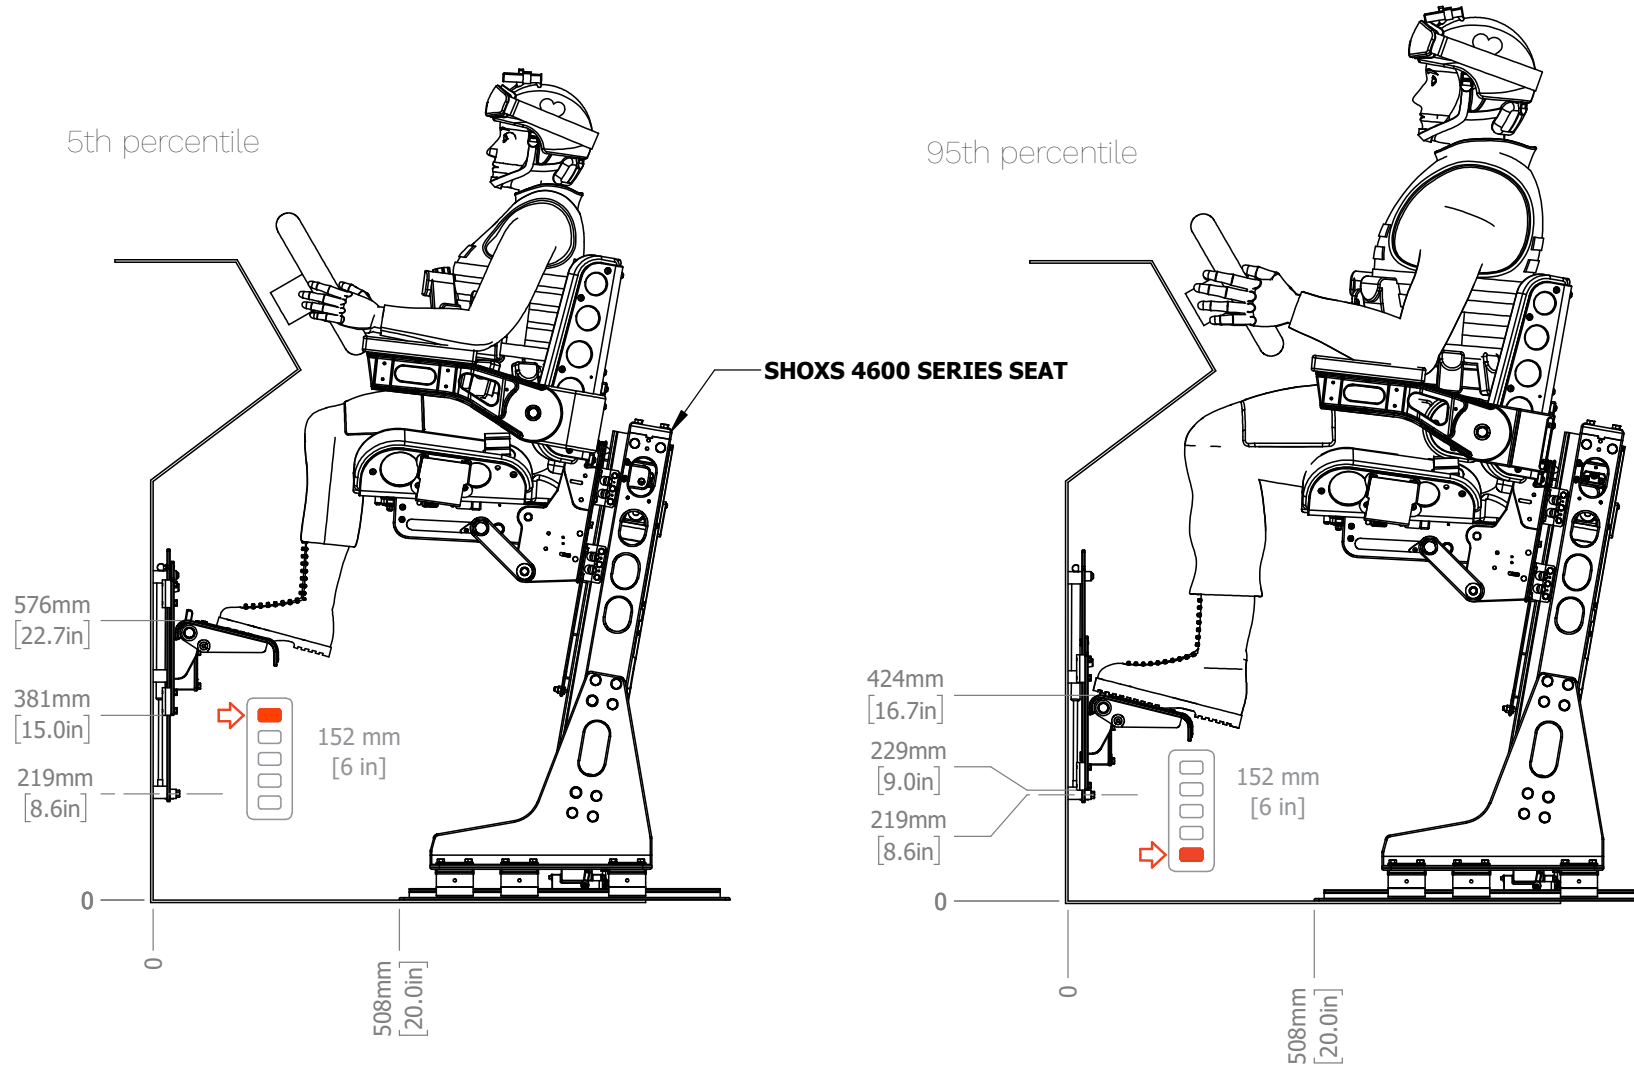

1000 FOOTREST ERGONOMICS

Human Engineering Reference MIL-STD-1472G

Height Adjustment Travel 152 mm / 6 inch

Material Hard Anodized aluminum, 316L SS

Base Weight 4.5 kg / 10 lb

ALLSALT MARITIME OWNER OF SHOX5 AND KINETIX / ALLSALT.COM / SHOX5.COM / 1 (888) 637.4697