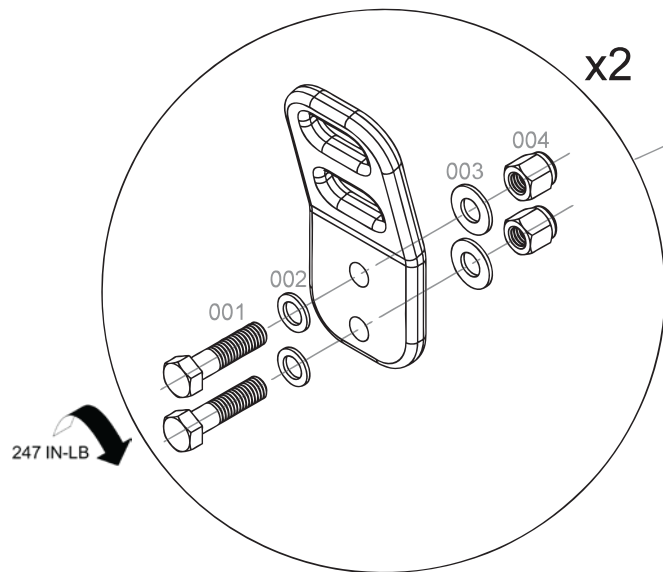

001		3/8-16 UNC SOCKET HEAD CAP SCREW 316SS	x4
002		3/8 HEAVY AN WASHER 316SS	x4
003		3/8 WASHER 316SS	x4
004		3/8-16 UNC NYLOCK NUT 316SS	x4

001		3/8-16 UNC HEX BOLT 316SS	x4
002		3/8 HEAVY AN WASHER 316SS	x4
003		3/8 FLAT WASHER 316SS	x4
004		3/8-16 UNC NYLOCK NUT 316SS	x4