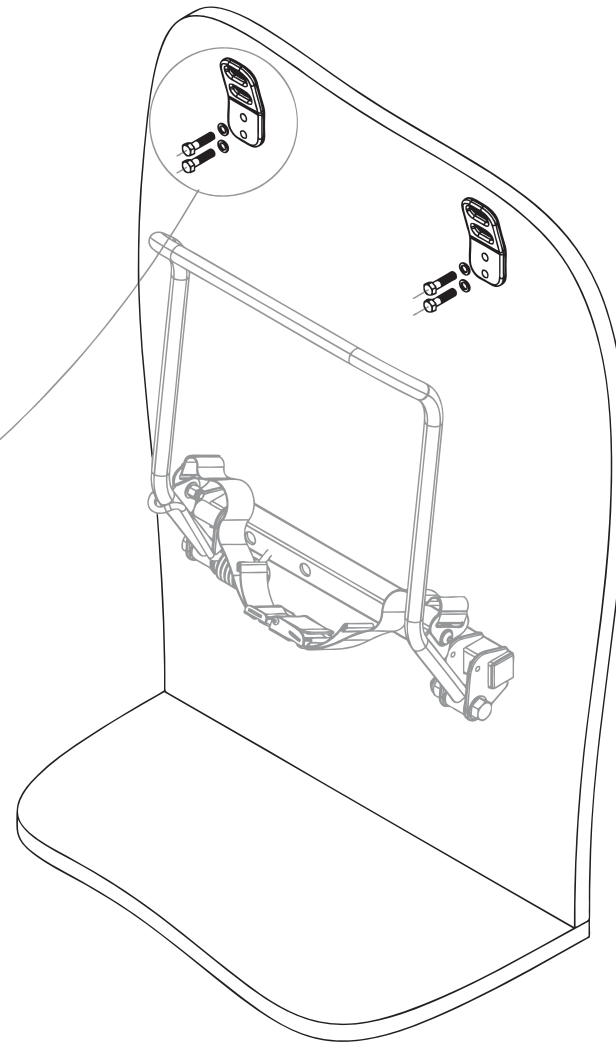

001		3/8-16 UNC SOCKET HEAD CAP SCREW 316SS	x4
002		3/8 HEAVY AN WASHER 316SS	x4
003		3/8 WASHER 316SS	x4
004		3/8-16 UNC NYLOCK NUT 316SS	x4

001		3/8-16 UNC HEX BOLT 316SS	x4
002		3/8 HEAVY AN WASHER 316SS	x4
003		3/8 FLAT WASHER 316SS	x4
004		3/8-16 UNC NYLOCK NUT 316SS	x4