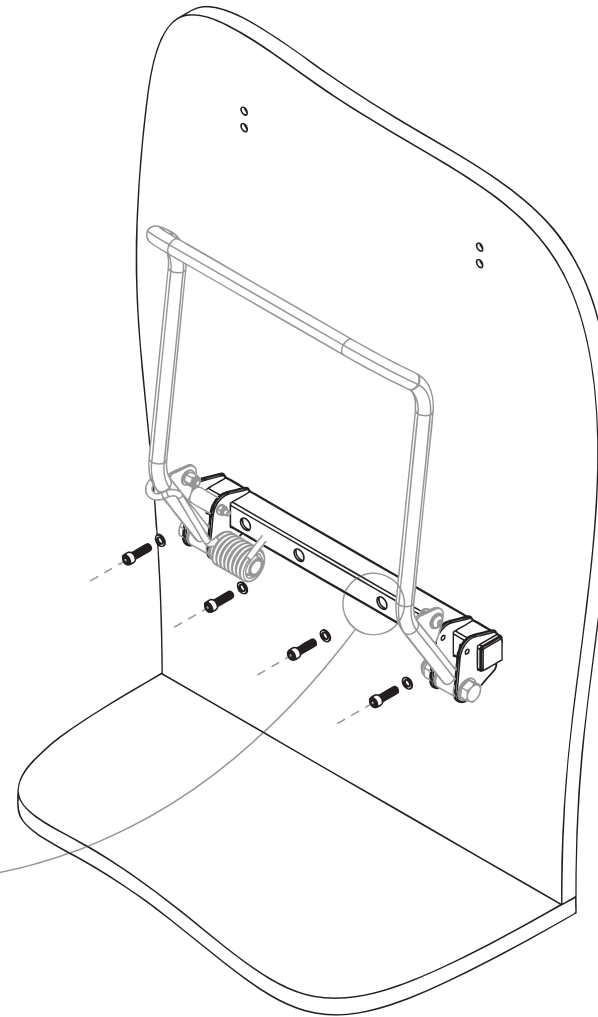

001		3/8-16 UNC SOCKET HEAD CAP SCREW 316SS	x4
002		3/8 HEAVY AN WASHER 316SS	x4
003		3/8 WASHER 316SS	x4
004		3/8-16 UNC NYLOCK NUT 316SS	x4

001		3/8-16 UNC HEX BOLT 316SS	x4
002		3/8 HEAVY AN WASHER 316SS	x4
003		3/8 FLAT WASHER 316SS	x4
004		3/8-16 UNC NYLOCK NUT 316SS	x4