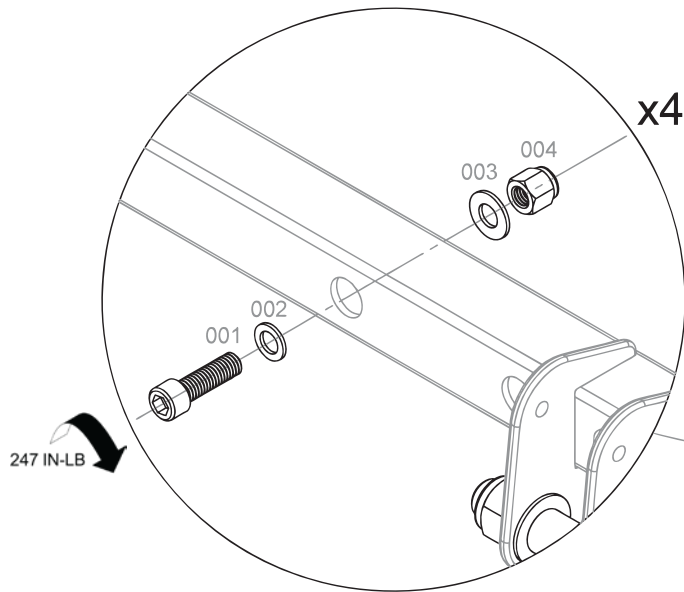

001		3/8-16 UNC SOCKET HEAD CAP SCREW 316SS	x4
002		3/8 HEAVY AN WASHER 316SS	x4
003		3/8 WASHER 316SS	x4
004		3/8-16 UNC NYLOCK NUT 316SS	x4

001		3/8-16 UNC HEX BOLT 316SS	x4
002		3/8 HEAVY AN WASHER 316SS	x4
003		3/8 FLAT WASHER 316SS	x4
004		3/8-16 UNC NYLOCK NUT 316SS	x4