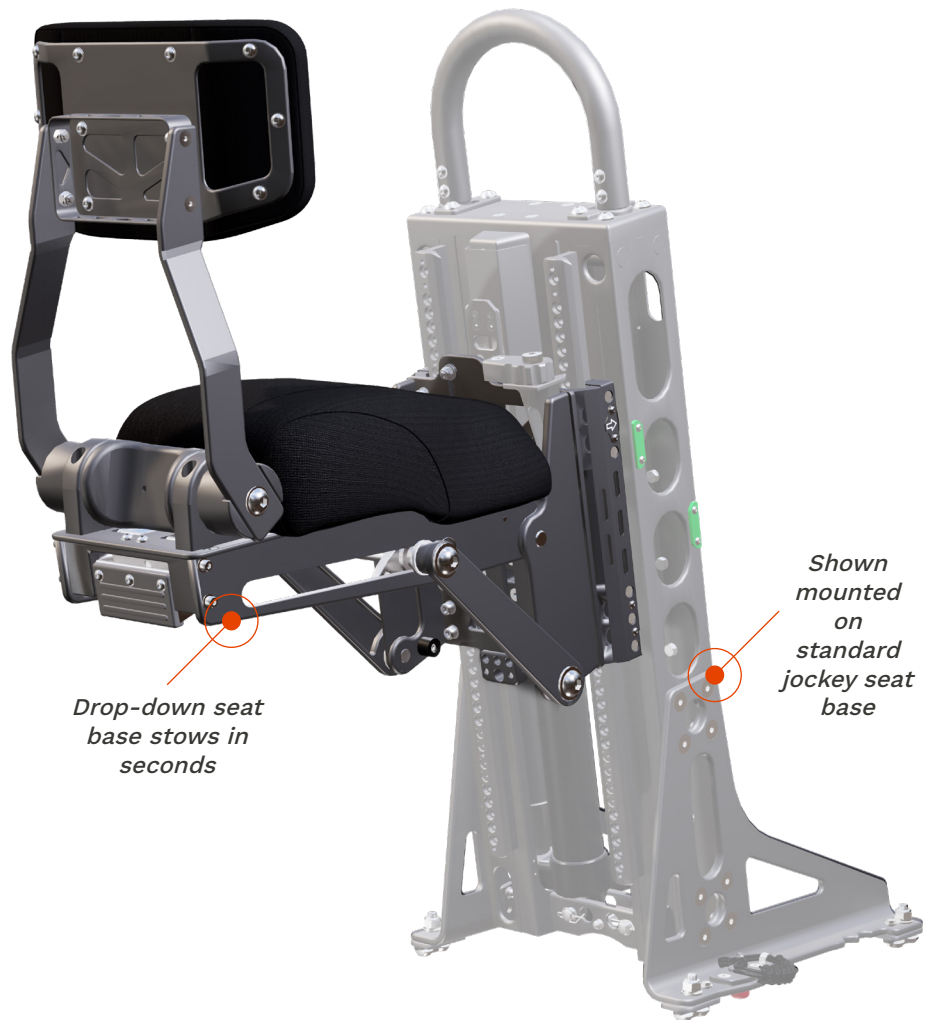

SHOX5

STANDARD OPTIONS

SEAT

- FOLDING: FOLDS DOWN

MOUNTING

- DECK MOUNT

TANDEM COMPATIBLE

- JOCKEY SEAT 5005
- JOCKEY SEAT 5605

OPTIONS

- SHOX5 PRO ADJUSTABLE SUSPENSION UPGRADE

COLOR

- CLEAR ANODIZED METAL
- UPHOLSTERY: BLACK

NON-STANDARD OPTIONS

- SHOX5 TRAXS DECK MOUNTING SYSTEM

REAR TANDEM: 5705 SEAT OVERVIEW

A tandem-mounted jockey seat with fold down seat base and 10 inches (254 mm) of suspension travel. Typical use includes crew or passenger seating, which frees up space on the deck when seats are in the stowed position.

SPECIFICATIONS: SHOXS 5705

SUSPENSION TRAVEL	254 mm / 10 in
BASE WEIGHT	19 kg / 42 lb
MATERIAL	CNC Aluminum, 316 SS
FINISH	Hard Anodized: Aluminum
UPHOLSTERY	Waterproof Marine Vinyl, UV Stable and Mold Resistant, Black