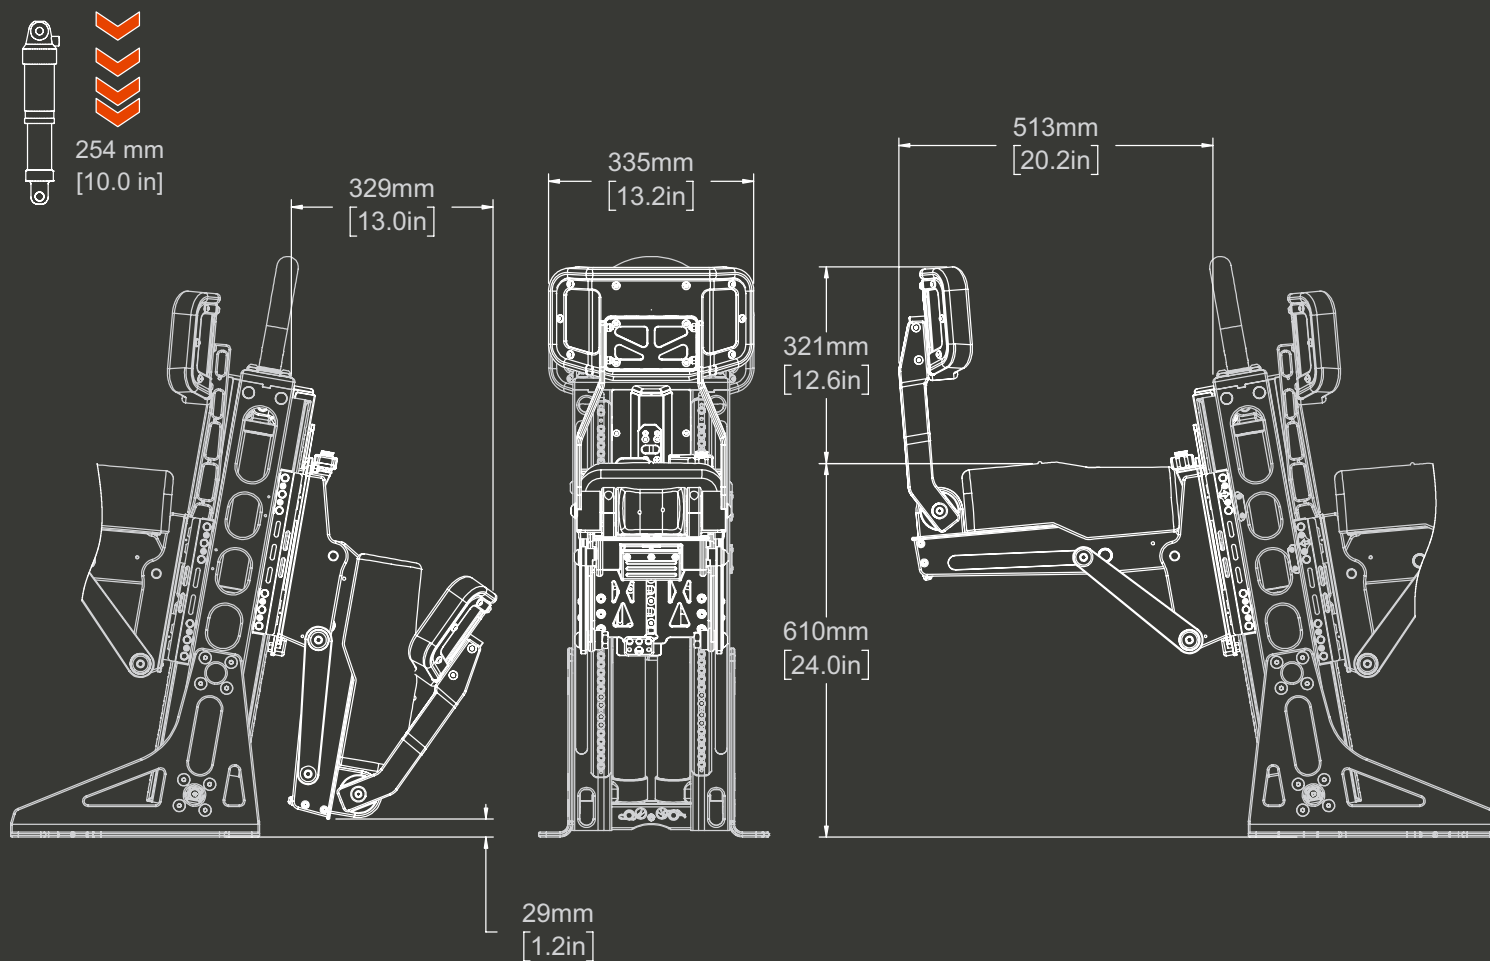

SHOX5

STANDARD OPTIONS

SEAT

- FOLDING: FOLDS DOWN

MOUNTING

- DECK MOUNT

TANDEM COMPATIBLE

- JOCKEY SEAT 5005
- JOCKEY SEAT 5605

OPTIONS

- SHOX5 PRO ADJUSTABLE SUSPENSION UPGRADE

COLOR

- CLEAR ANODIZED METAL
- UPHOLSTERY: BLACK

NON-STANDARD OPTIONS

- SHOX5 TRAXS DECK MOUNTING SYSTEM

REAR TANDEM: 5705 SEAT OVERVIEW

A tandem-mounted jockey seat with fold down seat base and 10 inches (254 mm) of suspension travel. Typical use includes crew or passenger seating, which frees up space on the deck when seats are in the stowed position.

SPECIFICATIONS: SHOXS 5705

SUSPENSION TRAVEL	254 mm / 10 in
BASE WEIGHT	19 kg / 42 lb
MATERIAL	CNC Aluminum, 316 SS
FINISH	Hard Anodized: Aluminum
UPHOLSTERY	Waterproof Marine Vinyl, UV Stable and Mold Resistant, Black