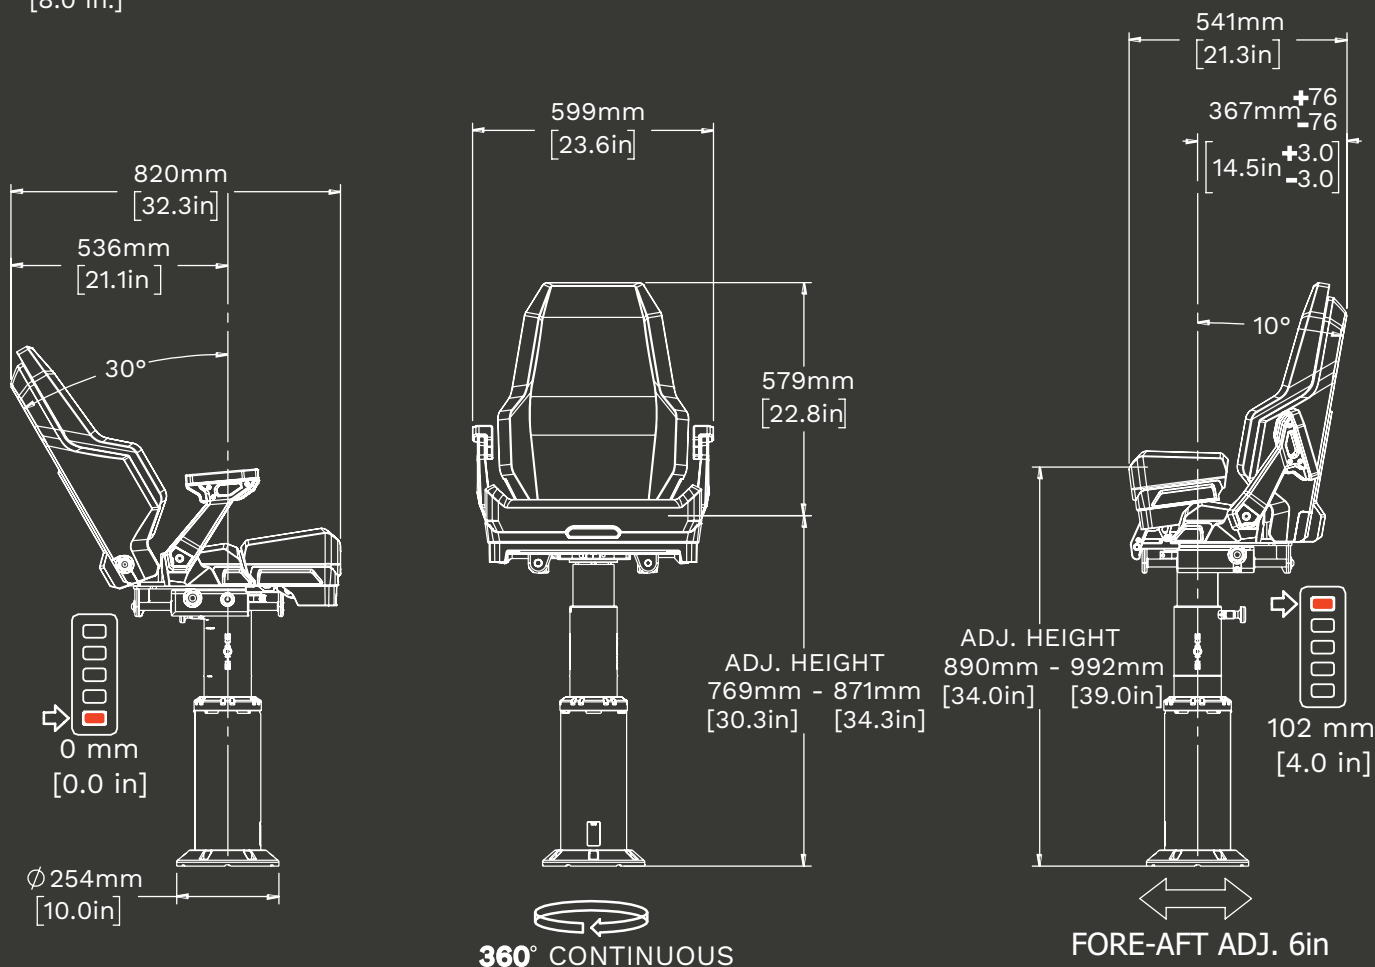

SHOX5

STANDARD OPTIONS

SEAT

- FOLDING BUCKET

MOUNTING

- DECK MOUNT

FUNCTIONALITY

- FOLDING ARM RESTS
- RECLINE
- STORAGE POCKET

OPTIONS

- HEIGHT ADJUSTMENT
- FORE/AFT SLIDER
- SWIVEL

COLOR

- CLEAR ANODIZED METAL
- UPHOLSTERY: WHITE

HELMCASTER X8 SEAT OVERVIEW

A fixed bucket seat with a taller ride height and 8 inches (203 mm) of suspension travel. Ideal for helm, navigator, or passenger seating in center console or cabin-style vessels

HELMCASTER X8

SPECIFICATIONS: SHOXS HELMCASTER X8

SUSPENSION TRAVEL	203 mm / 8 in
BASE WEIGHT	35 kg / 77 lb
MATERIAL	Fiber reinforced composite, 316 SS, anodized aluminum
UPHOLSTERY	Waterproof Marine Vinyl, UV Stable and Mold Resistant, White
MOUNTING	Deck