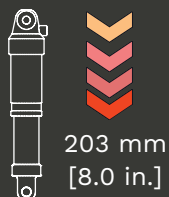

OPTIONS

- HEIGHT ADJUSTMENT
- FORE/AFT SLIDER
- SWIVEL

COLOR

- CLEAR ANODIZED METAL
- UPHOLSTERY: WHITE

HELMCASTER X8 SEAT OVERVIEW

A fixed bucket seat with a taller ride height and 8 inches (203 mm) of suspension travel. Ideal for helm, navigator, or passenger seating in center console or cabin-style vessels

HELMCASTER X8

SPECIFICATIONS: SHOXS HELMCASTER X8

SUSPENSION TRAVEL	203 mm / 8 in
BASE WEIGHT	35 kg / 77 lb
MATERIAL	Fiber reinforced composite, 316 SS, anodized aluminum
UPHOLSTERY	Waterproof Marine Vinyl, UV Stable and Mold Resistant, White
MOUNTING	Deck