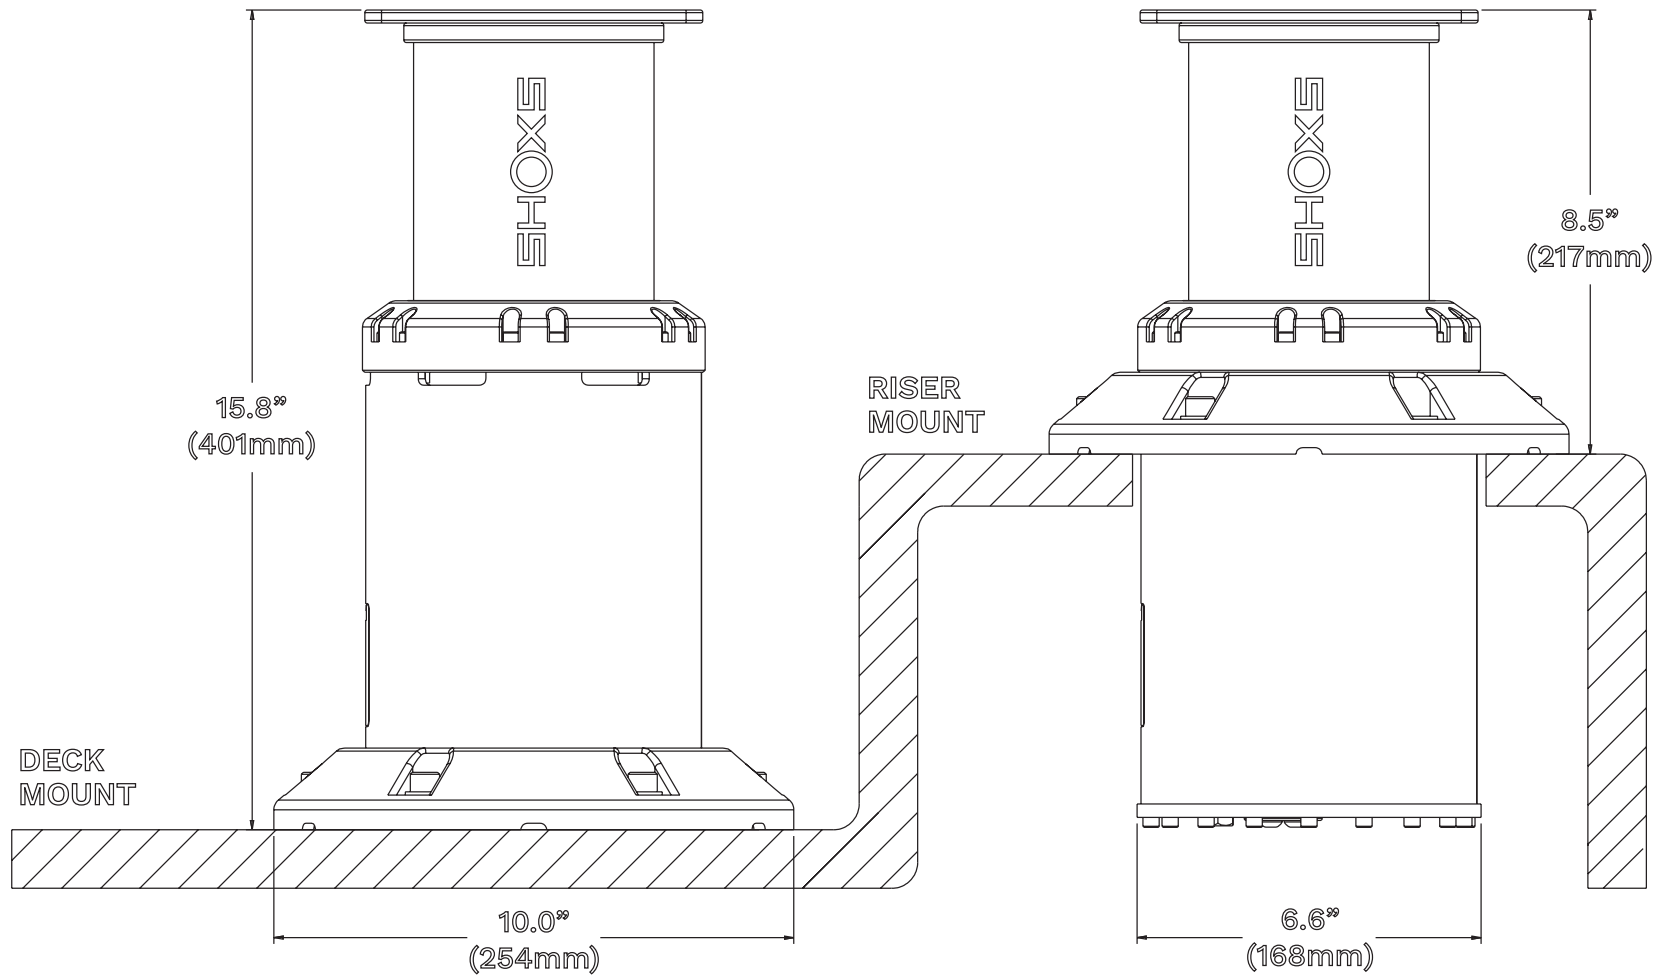

## X4 SEAT OVERVIEW

**Suspension Travel** 112 mm / 4.4 in

**Material** Anodized Aluminum

**Base Weight** 8.9 kg / 19.6 lb

X4 NO HEIGHT ADJUST

X4 HEIGHT ADJUST

## X4 - X8 COMPARISON

**Suspension Travel** 112 mm / 4.4 in

**Material** Anodized Aluminum

**Base Weight** 8.9 kg / 19.6 lb

## X4 - RECESSED MOUNTING

Suspension Travel 112 mm / 4.4 in

Material Anodized Aluminum

Base Weight 8.9 kg / 19.6 lb

ALLSALT MARITIME OWNER OF SHOX5 AND KINETIX / ALLSALT.COM / SHOX5.COM / 1 (888) 637.4697