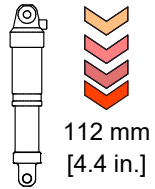

**SHOX5**

**X4 INFOSET**

## X4 SEAT OVERVIEW

**Suspension Travel** 112 mm / 4.4 in

**Material** Anodized Aluminum

**Base Weight** 8.9 kg / 19.6 lb

X4 NO HEIGHT ADJUST

X4 HEIGHT ADJUST

## X4 - X8 COMPARISON

**Suspension Travel** 112 mm / 4.4 in

**Material** Anodized Aluminum

**Base Weight** 8.9 kg / 19.6 lb

## X4 - RECESSED MOUNTING

Suspension Travel 112 mm / 4.4 in

Material Anodized Aluminum

Base Weight 8.9 kg / 19.6 lb

ALLSALT MARITIME OWNER OF SHOX5 AND KINETIX / ALLSALT.COM / SHOX5.COM / 1 (888) 637.4697