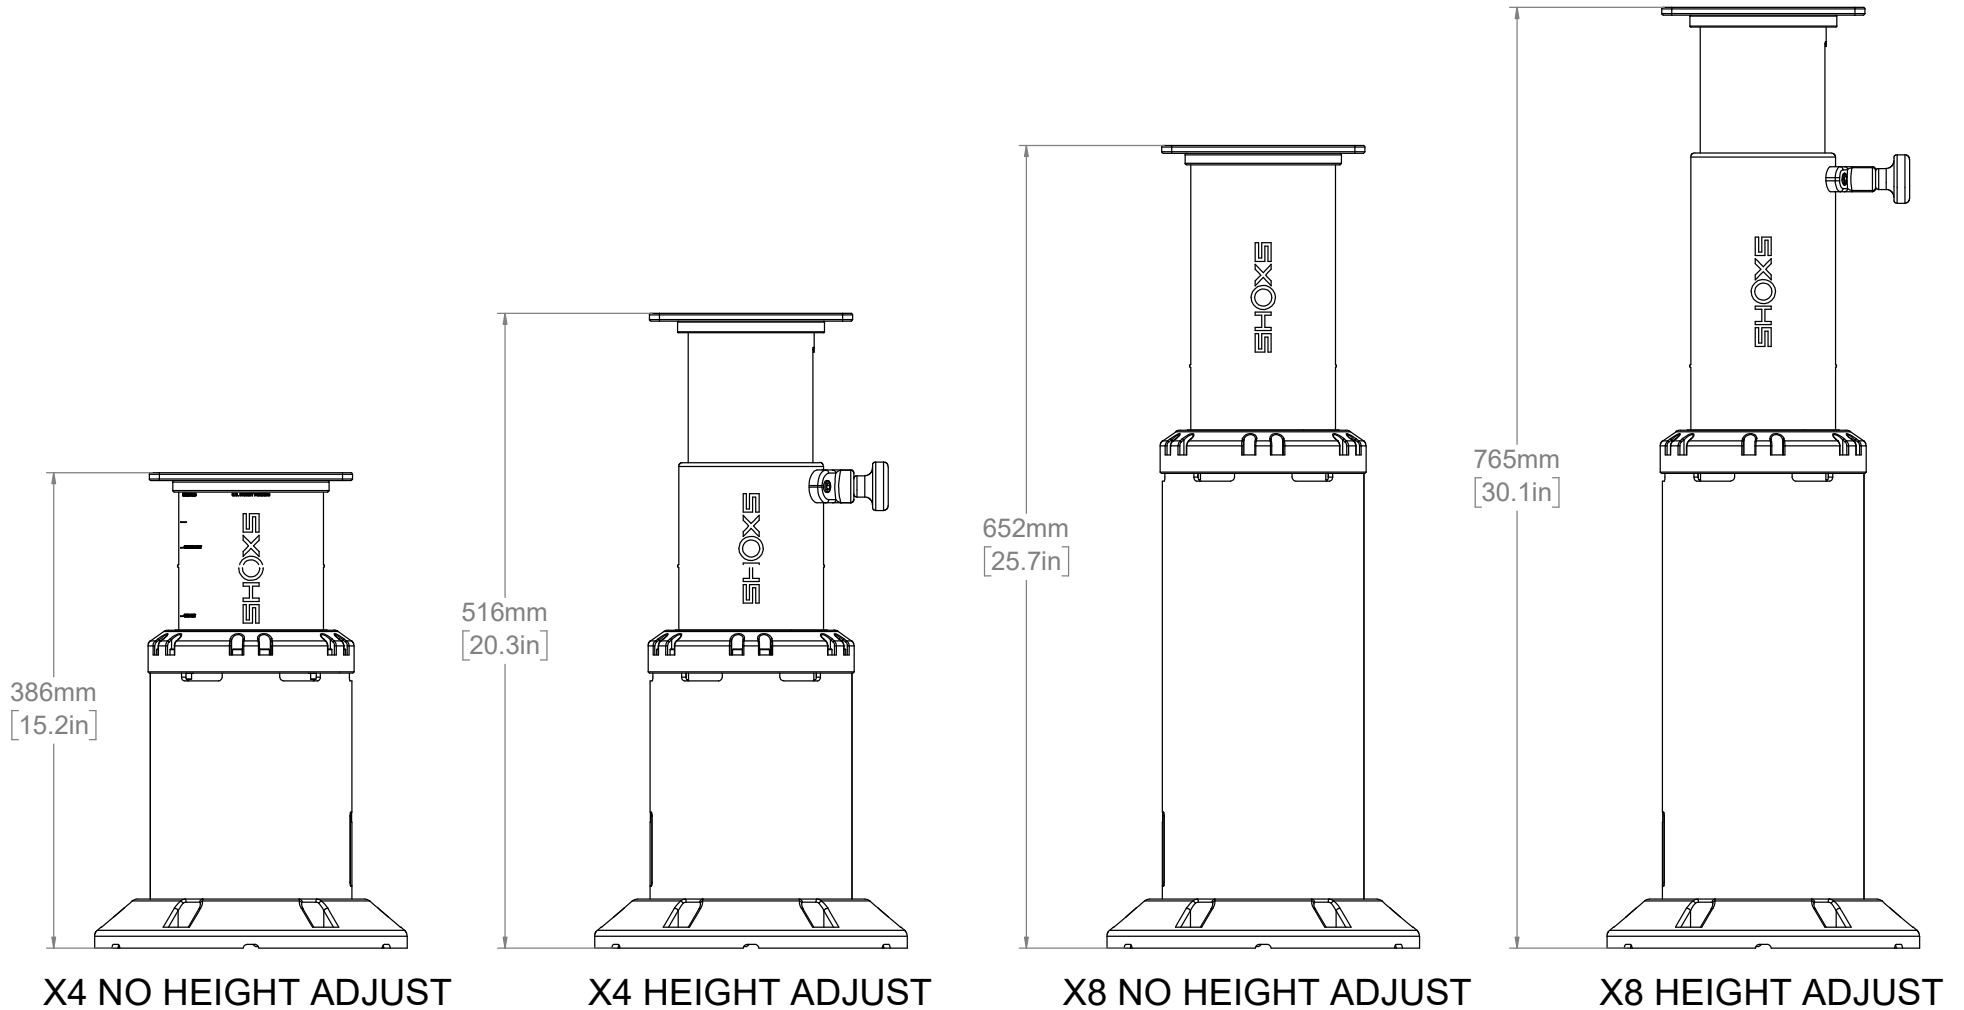

## X4 SEAT OVERVIEW

**Suspension Travel** 112 mm / 4.4 in

**Material** Anodized Aluminum

**Base Weight** 8.9 kg / 19.6 lb

X4 NO HEIGHT ADJUST

X4 HEIGHT ADJUST

## X4 - X8 COMPARISON

**Suspension Travel** 112 mm / 4.4 in

**Material** Anodized Aluminum

**Base Weight** 8.9 kg / 19.6 lb

## X4 - RECESSED MOUNTING

Suspension Travel 112 mm / 4.4 in

Material Anodized Aluminum

Base Weight 8.9 kg / 19.6 lb

ALLSALT MARITIME OWNER OF SHOX5 AND KINETIX / ALLSALT.COM / SHOX5.COM / 1 (888) 637.4697