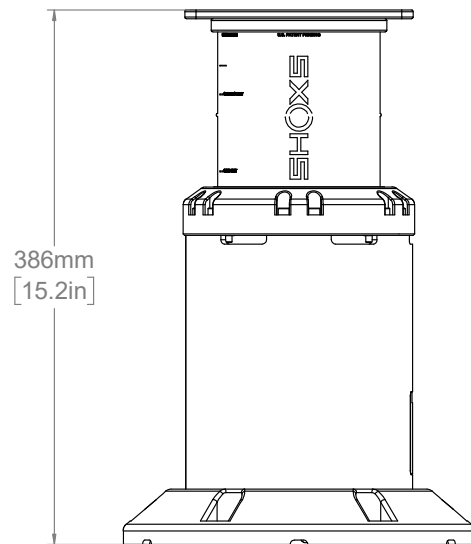

## X4 SEAT OVERVIEW

**Suspension Travel** 112 mm / 4.4 in

**Material** Anodized Aluminum

**Base Weight** 8.9 kg / 19.6 lb

X4 NO HEIGHT ADJUST

X4 HEIGHT ADJUST

## X4 - X8 COMPARISON

**Suspension Travel** 112 mm / 4.4 in

**Material** Anodized Aluminum

**Base Weight** 8.9 kg / 19.6 lb

## X4 - RECESSED MOUNTING

Suspension Travel 112 mm / 4.4 in

Material Anodized Aluminum

Base Weight 8.9 kg / 19.6 lb

ALLSALT MARITIME OWNER OF SHOX5 AND KINETIX / ALLSALT.COM / SHOX5.COM / 1 (888) 637.4697