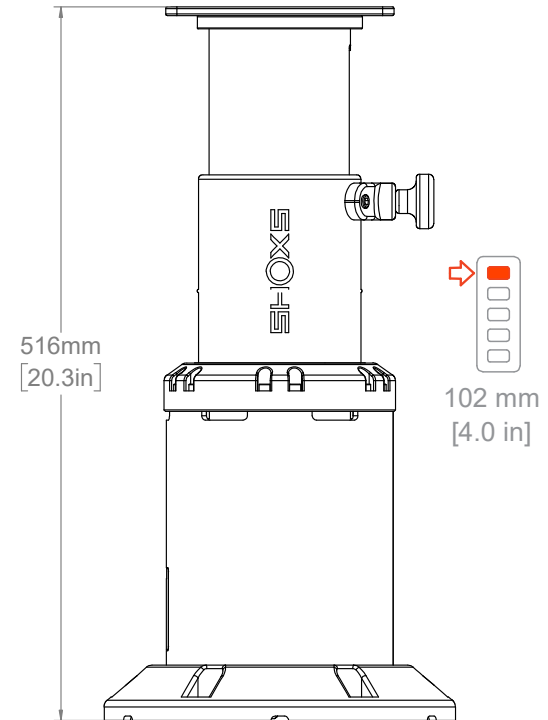

## X4 SEAT OVERVIEW

**Suspension Travel** 112 mm / 4.4 in

**Material** Anodized Aluminum

**Base Weight** 8.9 kg / 19.6 lb

X4 NO HEIGHT ADJUST

X4 HEIGHT ADJUST

## X4 - X8 COMPARISON

**Suspension Travel** 112 mm / 4.4 in

**Material** Anodized Aluminum

**Base Weight** 8.9 kg / 19.6 lb

## X4 - RECESSED MOUNTING

Suspension Travel 112 mm / 4.4 in

Material Anodized Aluminum

Base Weight 8.9 kg / 19.6 lb

ALLSALT MARITIME OWNER OF SHOX5 AND KINETIX / ALLSALT.COM / SHOX5.COM / 1 (888) 637.4697