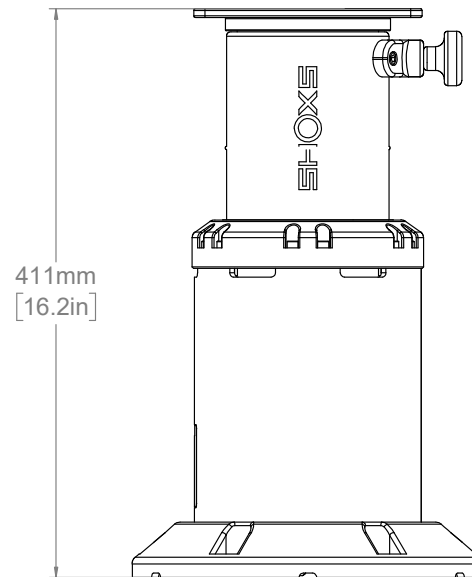

## X4 SEAT OVERVIEW

**Suspension Travel** 112 mm / 4.4 in

**Material** Anodized Aluminum

**Base Weight** 8.9 kg / 19.6 lb

X4 NO HEIGHT ADJUST

X4 HEIGHT ADJUST

## X4 - X8 COMPARISON

**Suspension Travel** 112 mm / 4.4 in

**Material** Anodized Aluminum

**Base Weight** 8.9 kg / 19.6 lb

## X4 - RECESSED MOUNTING

Suspension Travel 112 mm / 4.4 in

Material Anodized Aluminum

Base Weight 8.9 kg / 19.6 lb

ALLSALT MARITIME OWNER OF SHOX5 AND KINETIX / ALLSALT.COM / SHOX5.COM / 1 (888) 637.4697