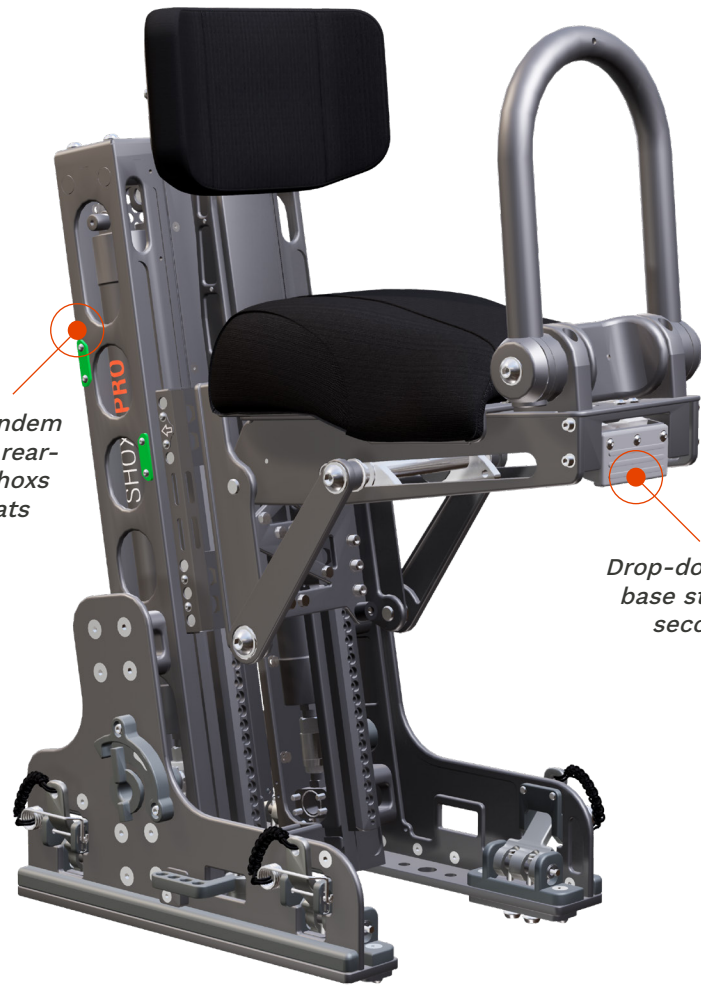

SHOX5

STANDARD OPTIONS

SEAT

- FOLDING

MOUNTING

- DECK MOUNT

TANDEM COMPATIBLE

- JOCKEY SEAT 5050
- JOCKEY SEAT 5105
- JOCKEY SEAT 5705

FUNCTIONALITY

- GRAB HANDLE

OPTIONS

- SHOX5 PRO ADJUSTABLE
SUSPENSION UPGRADE

COLOR

- CLEAR ANODIZED METAL
- UPHOLSTERY: BLACK

NON-STANDARD OPTIONS

- SHOX5 TRAXS DECK MOUNTING
SYSTEM

5605 SEAT OVERVIEW

A deck mounted jockey seat with fold down seat base, tandem seat compatibility, and 10 inches (254 mm) of suspension travel. Ideal for decks that benefit from additional walk around space when the seat is stowed in the drop down position.

*Option to tandem
mount with rear-
mounted Shox5
jockey seats*

*Drop-down seat
base stows in
seconds*

SPECIFICATIONS: SHOXS 5605

SUSPENSION TRAVEL	254 mm / 10 in
BASE WEIGHT	22 kg / 49 lb
MATERIAL	CNC Aluminum, 316 SS
FINISH	Hard Anodized: Aluminum
UPHOLSTERY	Waterproof Marine Vinyl, UV Stable and Mold Resistant, Black