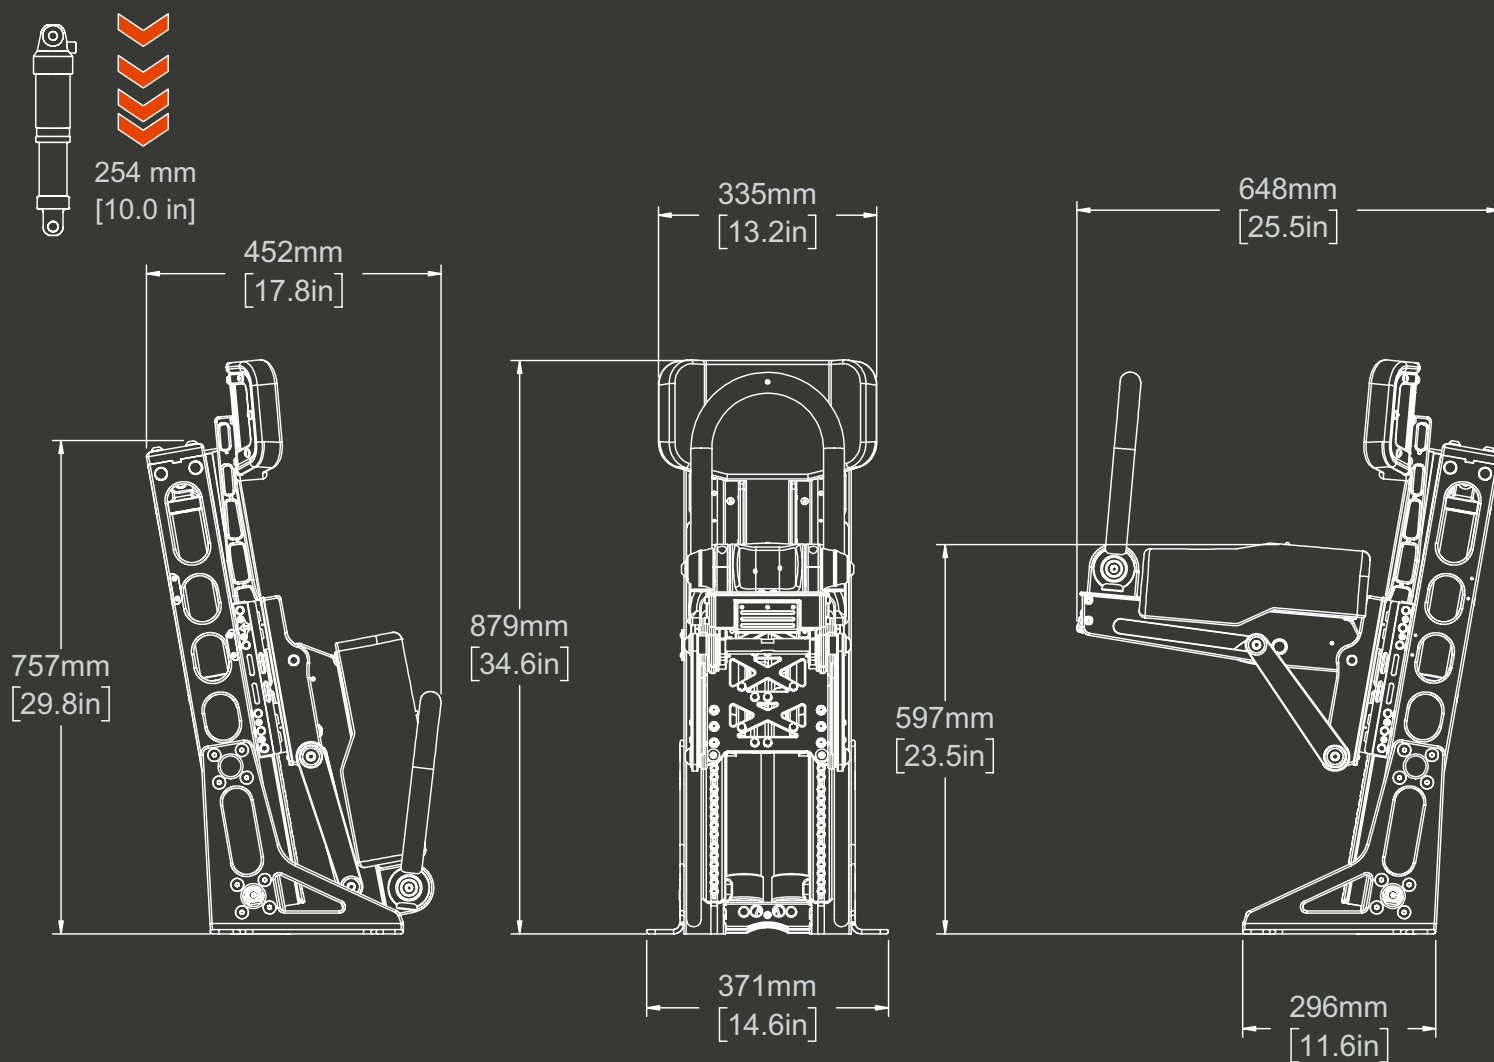

SHOX5

STANDARD OPTIONS

SEAT

- FOLDING

MOUNTING

- DECK MOUNT

TANDEM COMPATIBLE

- JOCKEY SEAT 5050
- JOCKEY SEAT 5105
- JOCKEY SEAT 5705

FUNCTIONALITY

- GRAB HANDLE

OPTIONS

- SHOX5 PRO ADJUSTABLE
SUSPENSION UPGRADE

COLOR

- CLEAR ANODIZED METAL
- UPHOLSTERY: BLACK

NON-STANDARD OPTIONS

- SHOX5 TRAXS DECK MOUNTING
SYSTEM

5605 SEAT OVERVIEW

A deck mounted jockey seat with fold down seat base, tandem seat compatibility, and 10 inches (254 mm) of suspension travel. Ideal for decks that benefit from additional walk around space when the seat is stowed in the drop down position.

*Option to tandem
mount with rear-
mounted Shox5
jockey seats*

*Drop-down seat
base stows in
seconds*

SPECIFICATIONS: SHOXS 5605

SUSPENSION TRAVEL	254 mm / 10 in
BASE WEIGHT	22 kg / 49 lb
MATERIAL	CNC Aluminum, 316 SS
FINISH	Hard Anodized: Aluminum
UPHOLSTERY	Waterproof Marine Vinyl, UV Stable and Mold Resistant, Black