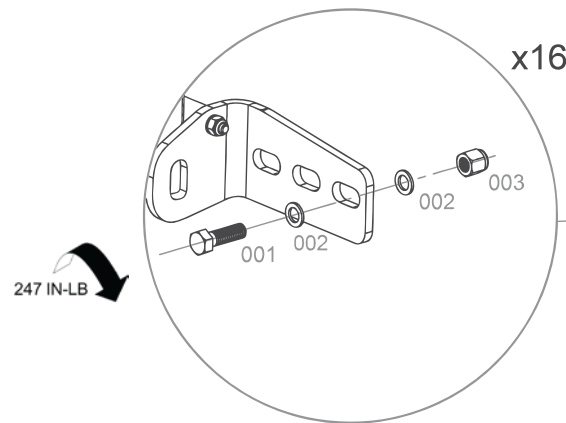

001		3/8-16 UNC HEX HEAD SCREW 316SS	x16
002		3/8 HEAVY WASHER 316SS	x32
003		3/8-16 UNC NYLOCK NUT 316SS	x16

CENTER OF MASS DATA/8300

SEAT SPACING/8300