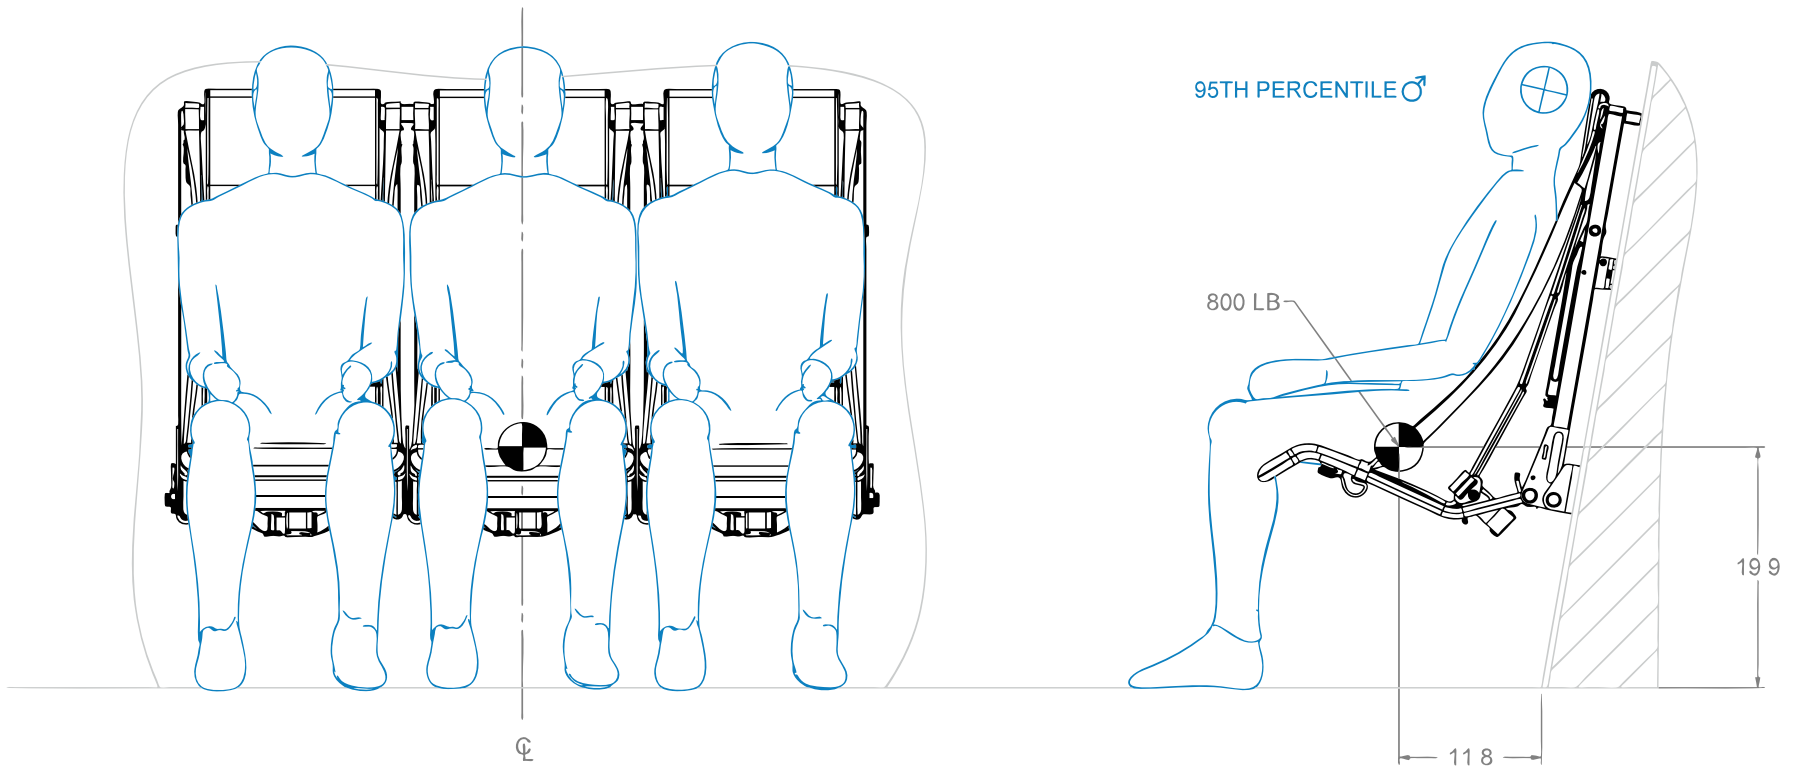

001		3/8-16 UNC HEX HEAD SCREW 316SS	x16
002		3/8 HEAVY WASHER 316SS	x32
003		3/8-16 UNC NYLOCK NUT 316SS	x16

CENTER OF MASS DATA/8300

SEAT SPACING/8300