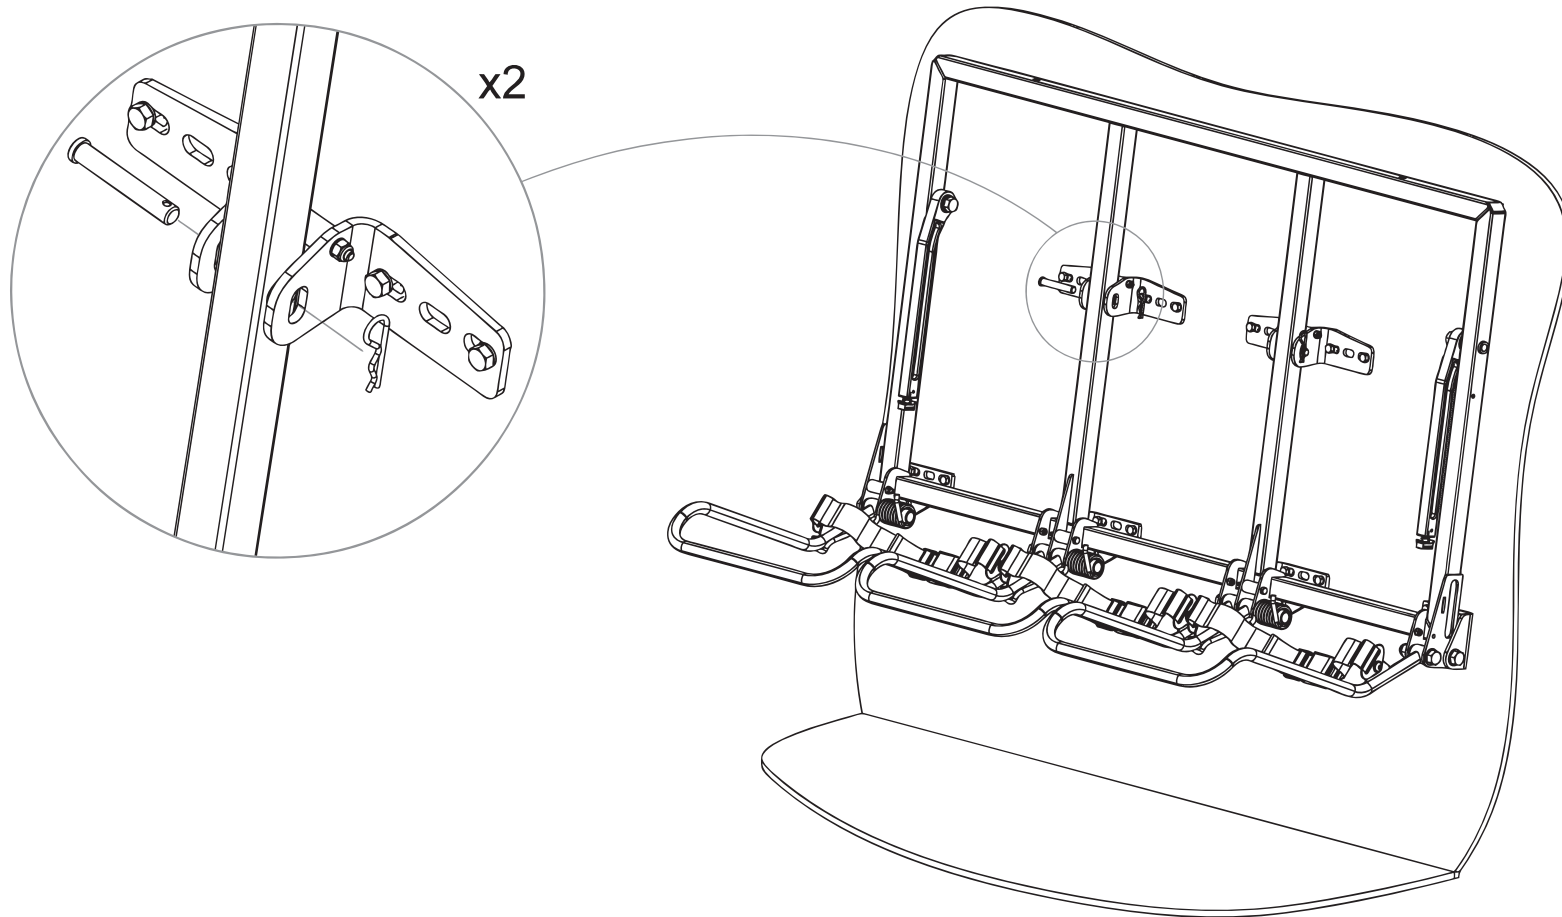

001		3/8-16 UNC HEX HEAD SCREW 316SS	x16
002		3/8 HEAVY WASHER 316SS	x32
003		3/8-16 UNC NYLOCK NUT 316SS	x16

CENTER OF MASS DATA/8300

SEAT SPACING/8300