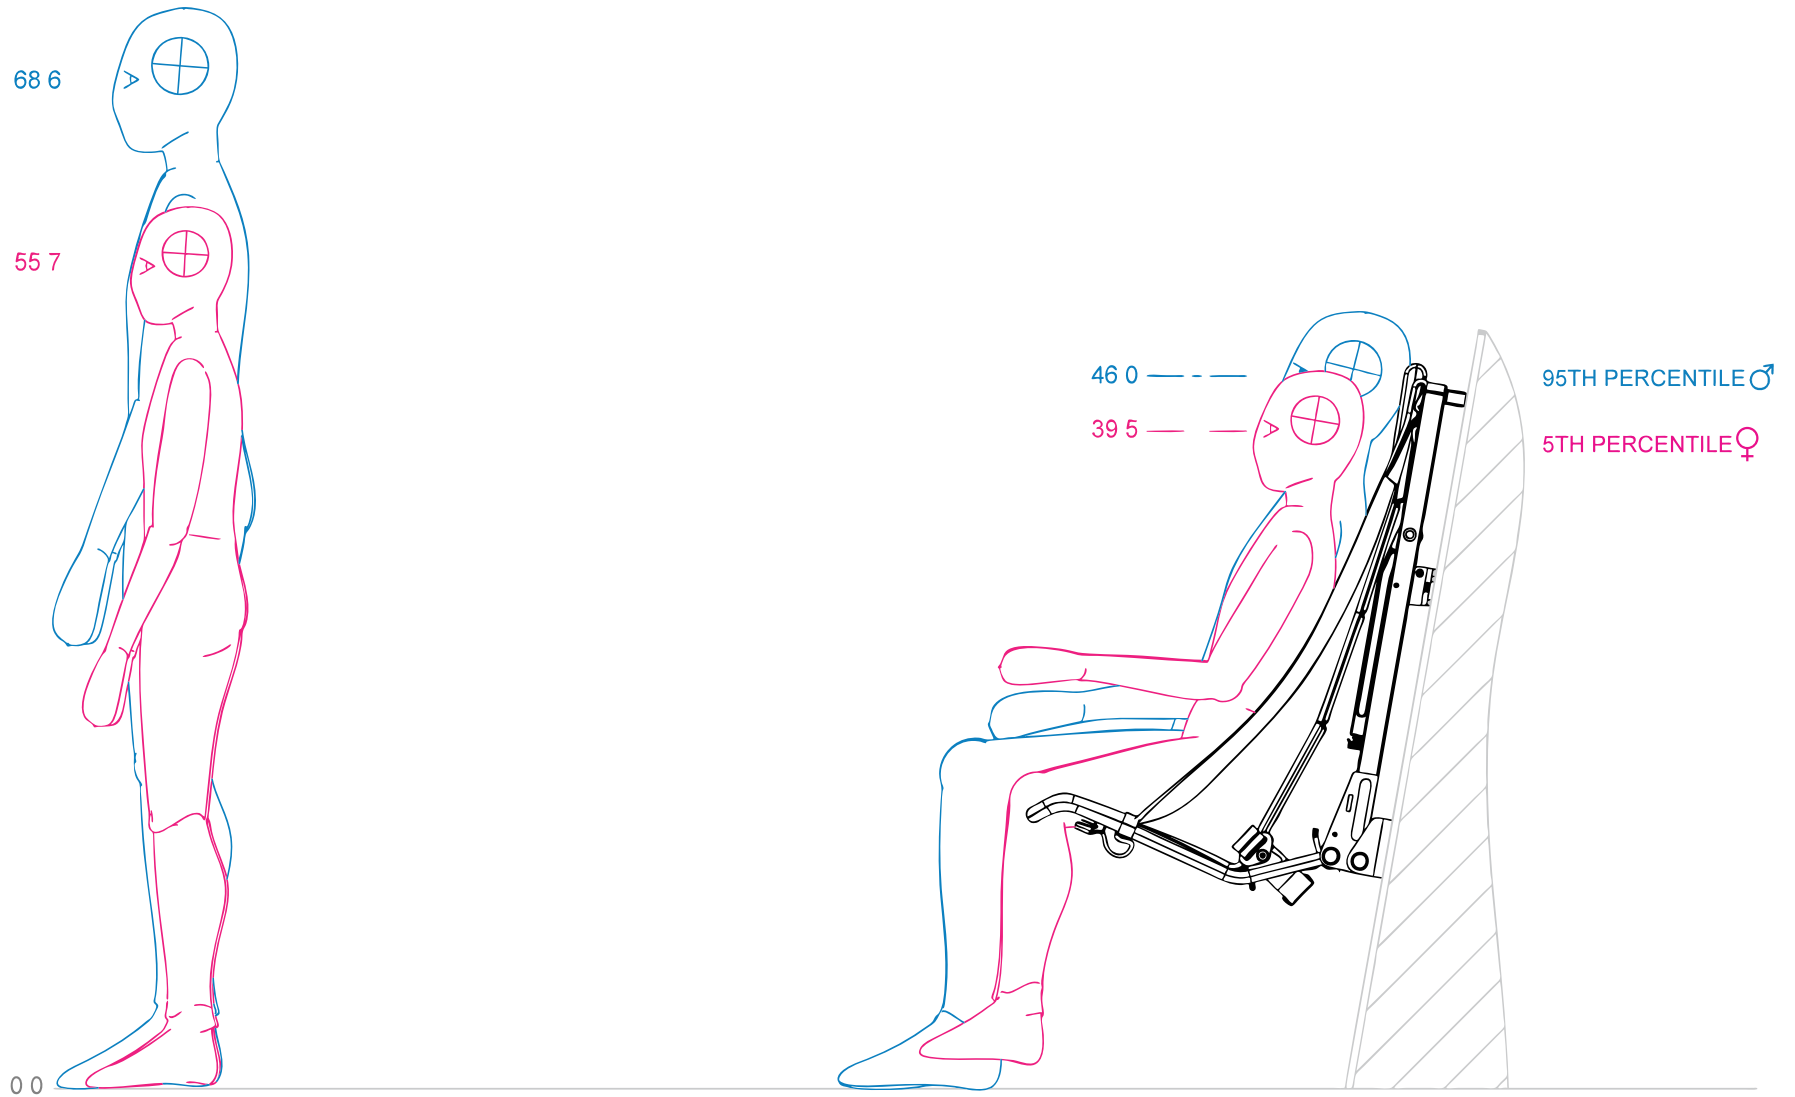

001		3/8-16 UNC HEX HEAD SCREW 316SS	x16
002		3/8 HEAVY WASHER 316SS	x32
003		3/8-16 UNC NYLOCK NUT 316SS	x16

CENTER OF MASS DATA/8300

SEAT SPACING/8300