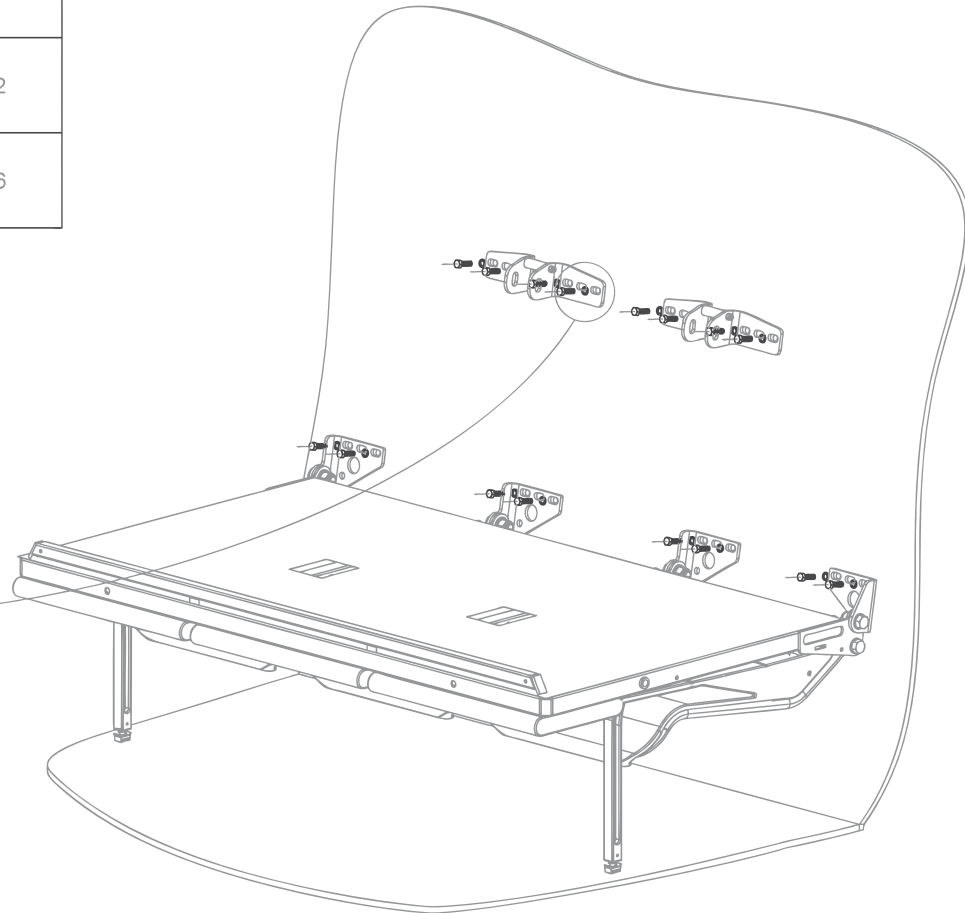

001		3/8-16 UNC HEX HEAD SCREW 316SS	x16
002		3/8 HEAVY WASHER 316SS	x32
003		3/8-16 UNC NYLOCK NUT 316SS	x16

CENTER OF MASS DATA/8300

SEAT SPACING/8300